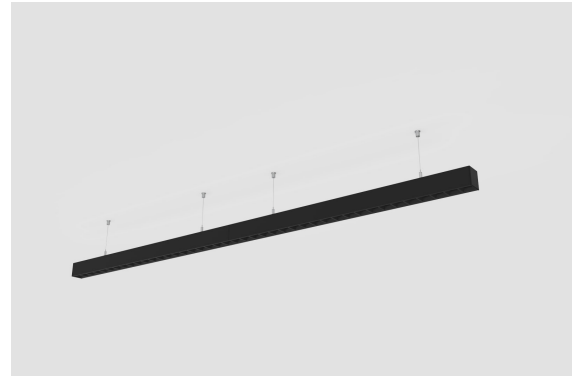

DESCRIPTION

In this section, you will find the product codes for modules designed to create continuous light lines of up to 50 metres, with invisible connections and a quick electrical and mechanical connection system, which simplifies installation and ensures a high-quality finish. It is possible to include 'L', 'T', 'X' or 'Y' connections whilst maintaining the uniformity of the line. It is not possible to combine different diffusers or projectors or lenses in this configuration. For customised solutions, please refer to the ORIS 50 MODULAR section.

MOUNTING TYPE	Suspension
LIGHT DISTRIBUTION	Direct
POWER SUPPLY	220-230V / 50-60 Hz
WARRANTY	5 Years
FINISHING	Textured Black, Textured White
CONTROL	DALI / Switch Dim, ON/OFF, Tunable White