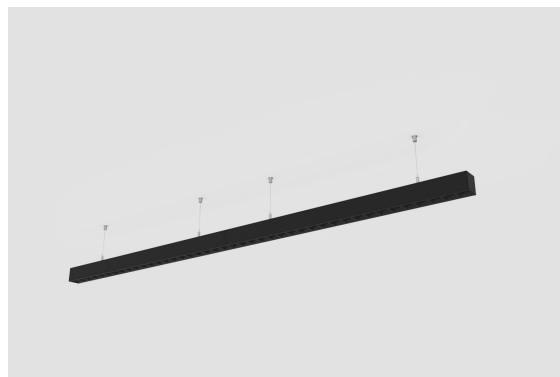

DESCRIPTION

In this section, you will find the product codes for modules designed to create continuous light lines of up to 50 metres, with invisible connections and a quick electrical and mechanical connection system, which simplifies installation and ensures a high-quality finish. It is possible to include 'L', 'T', 'X' or 'Y' connections whilst maintaining the uniformity of the line. It is not possible to combine different diffusers, projectors or lenses in this configuration. For customised solutions, please refer to the ORIS 50 MODULAR section.

MOUNTING	Suspension
LIGHT DISTRIBUTION	Direct
POWER SUPPLY	220-230V / 50-60 Hz
WARRANTY	5 Years
FINISHING	Textured Black, Textured White
CONTROL	DALI / PUSH Dim, ON/OFF, Tunable White

LED FEATURES

LUMINOUS EFFICIENCY	UP TO 155 lm/W
CRI	CRI->90, Tunable White CRI->90
LIFESPAN	50.000 Hours
STEPS MACADAM	3 Steps MacAdam
LUMEN MAINTENANCE	L90/B50
PHOTOBIOLOGICAL RISK	RG1