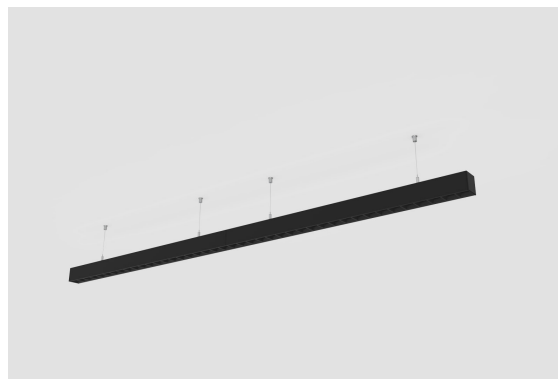

DESCRIPTION

In this section, you will find the product codes for modules designed to create continuous light lines of up to 50 metres, with invisible connections and a quick electrical and mechanical connection system, which simplifies installation and ensures a high-quality finish. It is possible to include 'L', 'T', 'X' or 'Y' connections whilst maintaining the uniformity of the line. It is not possible to combine different diffusers, projectors or lenses in this configuration. For customised solutions, please refer to the ORIS 50 MODULAR section.

MOUNTING	Suspension
LIGHT DISTRIBUTION	Direct
POWER SUPPLY	220-230V / 50-60 Hz
WARRANTY	5 Years
FINISHING	Textured Black, Textured White
CONTROL	DALI / PUSH Dim, ON/OFF, Tunable White

LED FEATURES

LUMINOUS EFFICIENCY	UP TO 155 lm/W
CRI	CRI->90, Tunable White CRI->90
LIFESPAN	50.000 Hours
STEPS MACADAM	3 Steps MacAdam
LUMEN MAINTENANCE	L90/B50
PHOTOBIOLOGICAL RISK	RG1