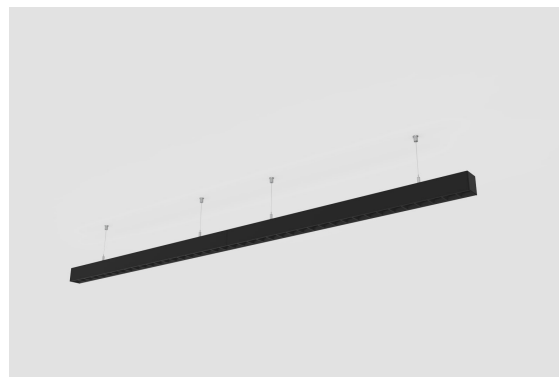

DESCRIPTION

In this section, you will find the product codes for modules designed to create continuous light lines of up to 50 metres, with invisible connections and a quick electrical and mechanical connection system, which simplifies installation and ensures a high-quality finish. It is possible to include 'L', 'T', 'X' or 'Y' connections whilst maintaining the uniformity of the line. It is not possible to combine different diffusers, projectors or lenses in this configuration. For customised solutions, please refer to the ORIS 50 MODULAR section.

MOUNTING TYPE	Suspension
LIGHT DISTRIBUTION	Direct
POWER SUPPLY	220-230V / 50-60 Hz
WARRANTY	5 Years
FINISHING	Textured Black, Textured White
CONTROL	DALI / Switch Dim, ON/OFF, Tunable White