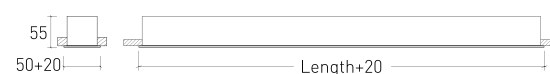

TECHNICAL DRAWING