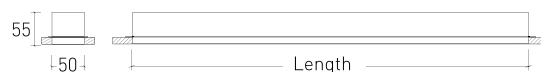

ICONOGRAPHY