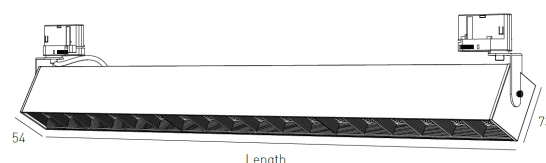

TECHNICAL DRAWING