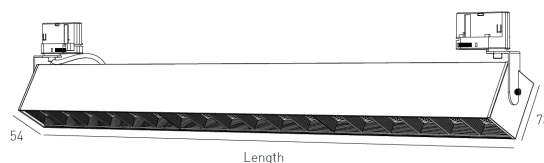

TECHNICAL DRAWING