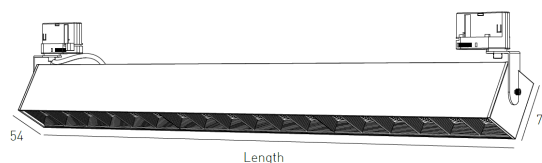

TECHNICAL DRAWING