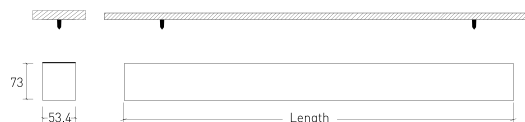

TECHNICAL DRAWING

ORIS+ HP OPAL
PRODUCT TABLE AND TECHNICAL SPECIFICATIONS - CRI→80

LENGTH	POWER	FINISHING	COLOR TEMP.	CONTROL TYPE	LED LUMENS	LUMINAIRE LM	CODE
1130	48	AL, TB, TW	4000K	1V, DA, NF	8798	6507	157XX.1109.840.FI
1130	48	AL, TB, TW	5000K	1V, DA, NF	8911	6590	157XX.1109.850.FI
1690	72	AL, TB, TW	4000K	1V, DA, NF	13197	9675	157XX.1609.840.FI
1690	72	AL, TB, TW	5000K	1V, DA, NF	13367	9800	157XX.1609.850.FI
2250	96	AL, TB, TW	4000K	1V, DA, NF	17596	13014	157XX.2209.840.FI
2250	96	AL, TB, TW	5000K	1V, DA, NF	17822	13180	157XX.2209.850.FI
2810	120	AL, TB, TW	4000K	1V, DA, NF	21995	16182	157XX.2809.840.FI
2810	120	AL, TB, TW	5000K	1V, DA, NF	22278	16390	157XX.2809.850.FI
3370	144	AL, TB, TW	4000K	1V, DA, NF	26394	19350	157XX.3309.840.FI
3370	144	AL, TB, TW	5000K	1V, DA, NF	26734	19600	157XX.3309.850.FI

SELECT YOUR PREFERRED OPTION

CONTROL TYPE	XX	COLOR TEMP.	CT	FINISHING	FI
1-10V	1V	4000K	40	Anodized aluminium	AL
DALI / Switch Dim ON/OFF	DA NF	5000K	50	Textured Black Textured White	TB TW