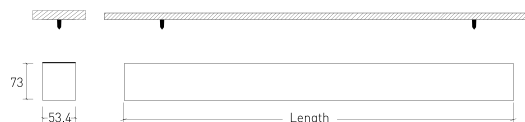

TECHNICAL DRAWING

ORIS+ HP PRISMATIC
PRODUCT TABLE AND TECHNICAL SPECIFICATIONS - CRI→80

LENGTH	POWER	FINISHING	COLOR TEMP.	CONTROL TYPE	LED LUMENS	LUMINAIRE LM	CODE
1130	33	AL, TB, TW	4000K	1V, DA, NF	6679	5372	157XX.11P8.840.FI
1130	33	AL, TB, TW	5000K	1V, DA, NF	6765	5442	157XX.11P8.850.FI
1690	49.5	AL, TB, TW	4000K	1V, DA, NF	10019	8091	157XX.16P8.840.FI
1690	49.5	AL, TB, TW	5000K	1V, DA, NF	10148	8195	157XX.16P8.850.FI
2250	66	AL, TB, TW	4000K	1V, DA, NF	13358	10744	157XX.22P8.840.FI
2250	66	AL, TB, TW	5000K	1V, DA, NF	13530	10884	157XX.22P8.850.FI
2810	82.5	AL, TB, TW	4000K	1V, DA, NF	16698	13463	157XX.28P8.840.FI
2810	82.5	AL, TB, TW	5000K	1V, DA, NF	16913	13637	157XX.28P8.850.FI
3370	99	AL, TB, TW	4000K	1V, DA, NF	20038	16182	157XX.33P8.840.FI
3370	99	AL, TB, TW	5000K	1V, DA, NF	20296	16390	157XX.33P8.850.FI

SELECT YOUR PREFERRED OPTION

CONTROL TYPE	XX	COLOR TEMP.	CT	FINISHING	FI
1-10V	1V	4000K	40	Anodized aluminium	AL
DALI / Switch Dim ON/OFF	DA NF	5000K	50	Textured Black Textured White	TB TW