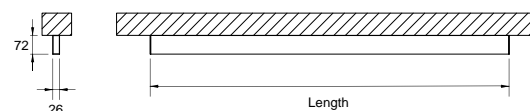

TECHNICAL DRAWING