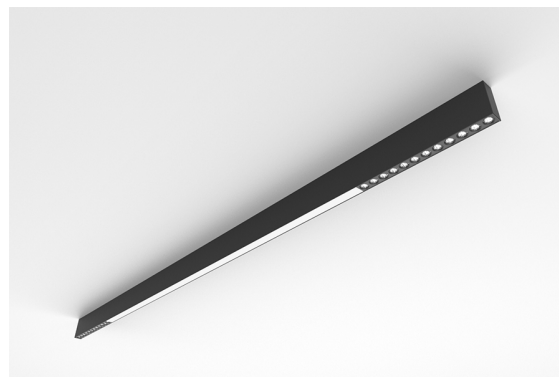

DESCRIPTION

With this version of the ORIS SLIM PRO COMBI, it is possible to obtain reduced size light lines while spreading simultaneously direct, thus offering greater freedom for those who design the lighting for a space.

MOUNTING TYPE	Saliente
LIGHT DISTRIBUTION	Directa
POWER SUPPLY	220-240V / 50-60 Hz
WARRANTY	5 Years
FINISHING	Anodized aluminium, Textured Black, Textured Silver, Textured White
CONTROL	DALI / Switch Dim, ON/OFF