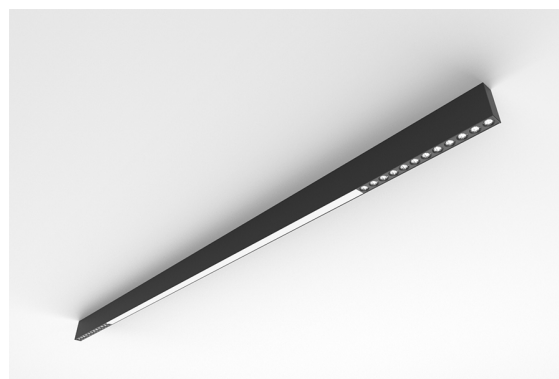

DESCRIPTION

With this version of the ORIS SLIM PRO COMBI, it is possible to obtain reduced size light lines while spreading simultaneously direct, thus offering greater freedom for those who design the lighting for a space.

MOUNTING TYPE	Saliente
LIGHT DISTRIBUTION	Direct
POWER SUPPLY	220-240V / 50-60 Hz
WARRANTY	5 Years
FINISHING	Anodized aluminium, Textured Black, Textured Silver, Textured White
CONTROL	DALI / Switch Dim, ON/OFF