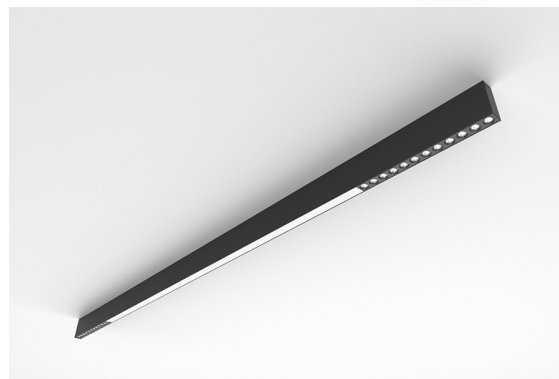

DESCRIPTION

With this version of the ORIS SLIM PRO COMBI, it is possible to obtain reduced size light lines while spreading simultaneously direct, thus offering greater freedom for those who design the lighting for a space.

MOUNTING	Saliente
LIGHT DISTRIBUTION	Directa
POWER SUPPLY	220-240V / 50-60 Hz
WARRANTY	5 Years
FINISHING	Anodized aluminium, Textured Black, Textured Silver, Textured White
CONTROL	DALI / PUSH Dim, ON/OFF