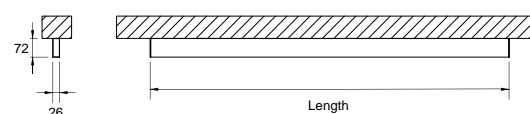

TECHNICAL DRAWING