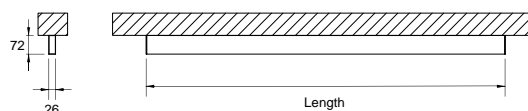

TECHNICAL DRAWING