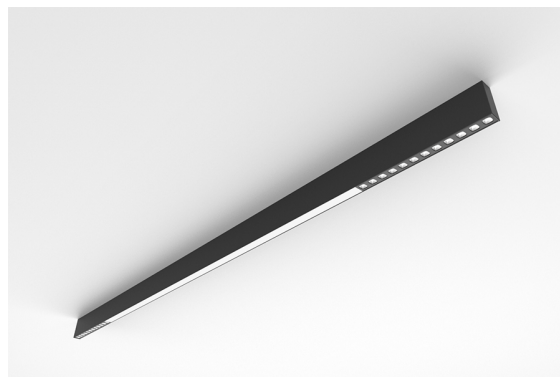

**DESCRIPTION**

With this version of the ORIS SLIM PRO COMBI, it is possible to obtain reduced size light lines while spreading simultaneously direct, thus offering greater freedom for those who design the lighting for a space.

<b>MOUNTING</b>	Surface
<b>LIGHT DISTRIBUTION</b>	Directa
<b>POWER SUPPLY</b>	220-230V / 50-60 Hz
<b>WARRANTY</b>	5 Years
<b>FINISHING</b>	Textured Black, Textured Silver, Textured White
<b>CONTROL</b>	DALI / PUSH Dim, ON/OFF