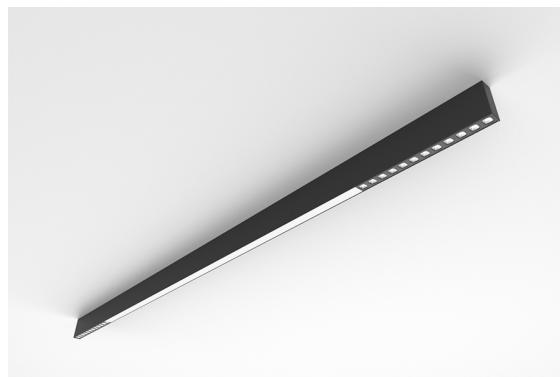

DESCRIPTION

With this version of the ORIS SLIM PRO COMBI, it is possible to obtain reduced size light lines while spreading simultaneously direct, thus offering greater freedom for those who design the lighting for a space.

MOUNTING TYPE	Surface
LIGHT DISTRIBUTION	Direct
POWER SUPPLY	220-230V / 50-60 Hz
WARRANTY	5 Years
FINISHING	Textured Black, Textured Silver, Textured White
CONTROL	DALI / Switch Dim, ON/OFF

LED FEATURES