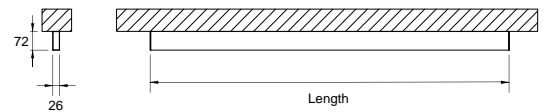

TECHNICAL DRAWING