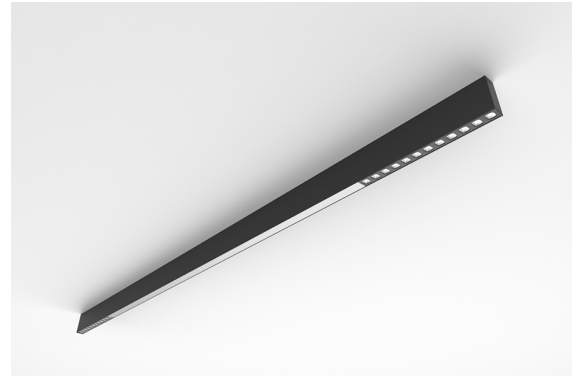

**DESCRIPTION**

With this version of the ORIS SLIM PRO COMBI, it is possible to obtain reduced size light lines while spreading simultaneously direct, thus offering greater freedom for those who design the lighting for a space.

<b>MOUNTING</b>	Surface
<b>LIGHT DISTRIBUTION</b>	Directa
<b>POWER SUPPLY</b>	220-230V / 50-60 Hz
<b>WARRANTY</b>	5 Years
<b>FINISHING</b>	Textured Black, Textured Silver, Textured White
<b>CONTROL</b>	DALI / PUSH Dim, ON/OFF