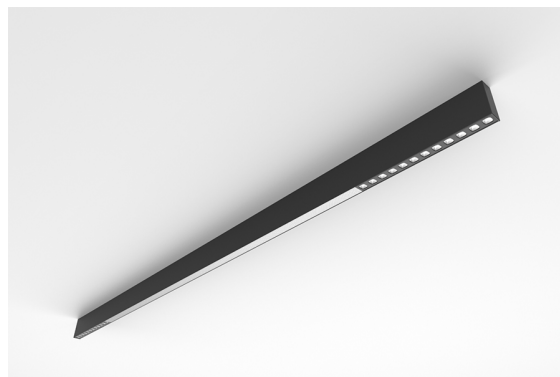

DESCRIPTION

With this version of the ORIS SLIM PRO COMBI, it is possible to obtain reduced size light lines while spreading simultaneously direct, thus offering greater freedom for those who design the lighting for a space.

MOUNTING TYPE	Surface
LIGHT DISTRIBUTION	Direct
POWER SUPPLY	220-230V / 50-60 Hz
WARRANTY	5 Years
FINISHING	Textured Black, Textured Silver, Textured White
CONTROL	DALI / Switch Dim, ON/OFF

LED FEATURES

LUMINOUS EFFICIENCY	UP TO 200 lm/W
CRI	CRI→90
LIFESPAN	50.000 Hours
STEPS MACADAM	3 Steps MacAdam
LUMEN MAINTENANCE	L90/B50
PHOTOBIOLOGICAL RISK	RG1

TECHNICAL DRAWING