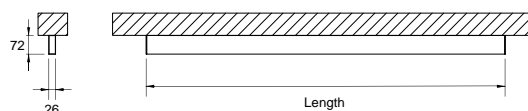

DESCRIPTION

With this version of the ORIS SLIM PRO COMBI, it is possible to obtain reduced size light lines while spreading simultaneously direct, thus offering greater freedom for those who design the lighting for a space.

MOUNTING TYPE	Surface
LIGHT DISTRIBUTION	Direct
POWER SUPPLY	220-230V / 50-60 Hz
WARRANTY	5 Years
FINISHING	Textured Black, Textured Silver, Textured White
CONTROL	DALI / Switch Dim, ON/OFF

LED FEATURES

LUMINOUS EFFICIENCY	UP TO 200 lm/W
CRI	CRI→90
LIFESPAN	50.000 Hours
STEPS MACADAM	3 Steps MacAdam
LUMEN MAINTENANCE	L90/B50
PHOTOBIOLOGICAL RISK	RG1

TECHNICAL DRAWING

ICONOGRAPHY

ORIS SL. PRO COM. PR+LG
PRODUCT TABLE AND TECHNICAL SPECIFICATIONS - CRI→90

LENGTH	POWER	FINISHING	COLOR TEMP.	CONTROL TYPE	LED LUMENS	LUMINAIRE LM	CODE
1410	23.9	TB, TS, TW	3000K	DA, NF	4635	4049	5483XX.14P8.930.FI
1410	23.9	TB, TS, TW	4000K	DA, NF	4762	4160	5483XX.14P8.940.FI
1690	29.3	TB, TS, TW	3000K	DA, NF	5686	4963	5483XX.16P8.930.FI
1690	29.3	TB, TS, TW	4000K	DA, NF	5840	5098	5483XX.16P8.940.FI
1970	34.7	TB, TS, TW	3000K	DA, NF	6737	5877	5483XX.19P8.930.FI
1970	34.7	TB, TS, TW	4000K	DA, NF	6918	6036	5483XX.19P8.940.FI
2250	40	TB, TS, TW	3000K	DA, NF	7788	6792	5483XX.22P8.930.FI
2250	40	TB, TS, TW	4000K	DA, NF	7996	6973	5483XX.22P8.940.FI
2530	45.4	TB, TS, TW	3000K	DA, NF	8839	7706	5483XX.25P8.930.FI
2530	45.4	TB, TS, TW	4000K	DA, NF	9074	7911	5483XX.25P8.940.FI

SELECT YOUR PREFERRED
OPTION

CONTROL TYPE	XX	COLOR TEMP.	CT	FINISHING	FI
DALI / Switch Dim	DA	3000K	30	Textured Black	TB
ON/OFF	NF	4000K	40	Textured Silver	TS
				Textured White	TW

ACCESSORIES

CASAMBI - DALI Interface
CASAMBI - DALI Interface
CASAMBI
8030-2590