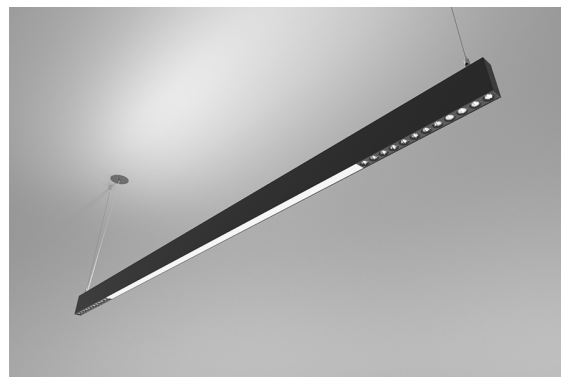

DESCRIPTION

With this version of the ORIS SLIM PRO COMBI, it is possible to obtain reduced size light lines while spreading simultaneously direct and indirect light (D / I), thus offering greater freedom for those who design the lighting for a space.

MOUNTING TYPE	Suspension
LIGHT DISTRIBUTION	Direct
POWER SUPPLY	230V /
WARRANTY	5 Years
FINISHING	Anodized aluminium, Textured Black, Textured Silver, Textured White
CONTROL	DALI / Switch Dim, ON/OFF

LED FEATURES