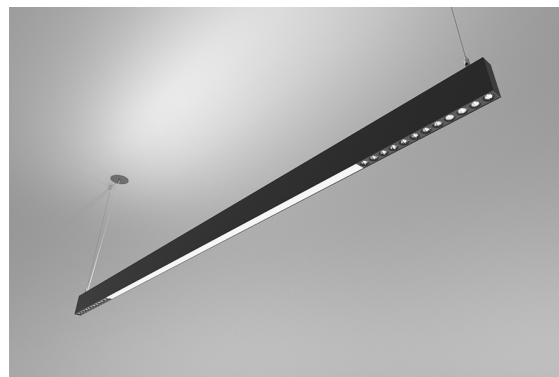

DESCRIPTION

With this version of the ORIS SLIM PRO COMBI, it is possible to obtain reduced size light lines while spreading simultaneously direct and indirect light (D / I), thus offering greater freedom for those who design the lighting for a space.

MOUNTING	Suspension
LIGHT DISTRIBUTION	Directa
POWER SUPPLY	230V /
WARRANTY	5 Years
FINISHING	Anodized aluminium, Textured Black, Textured Silver, Textured White
CONTROL	DALI / PUSH Dim, ON/OFF

LED FEATURES