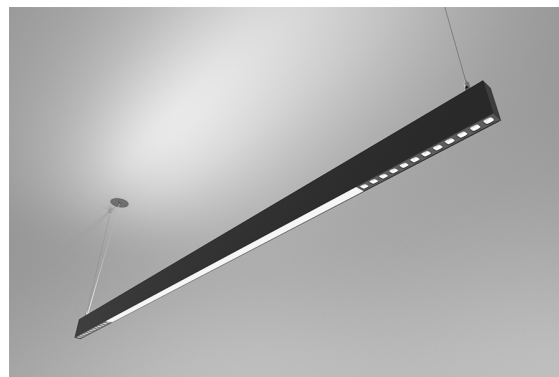

DESCRIPTION

With this version of the ORIS SLIM PRO COMBI, it is possible to obtain reduced size light lines while spreading simultaneously direct and indirect light (D / I), thus offering greater freedom for those who design the lighting for a space.

MOUNTING	Suspension
LIGHT DISTRIBUTION	Directa
POWER SUPPLY	220-230V / 50-60 Hz
WARRANTY	5 Years
FINISHING	Textured Black, Textured Silver, Textured White
CONTROL	DALI / PUSH Dim, ON/OFF

LED FEATURES

LUMINOUS EFFICIENCY	UP TO 202 lm/W
CRI	CRI→90
LIFESPAN	50.000 Hours
STEPS MACADAM	3 Steps MacAdam
LUMEN MAINTENANCE	L90/B50
PHOTOBIOLOGICAL RISK	RG1