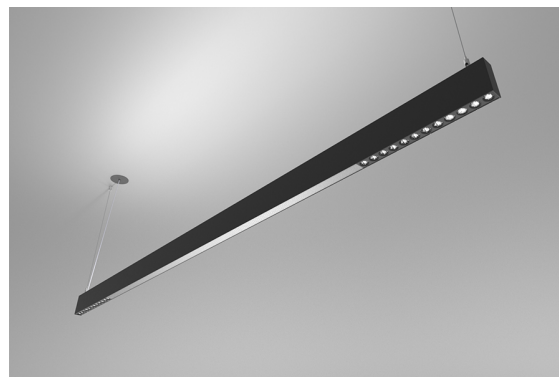

DESCRIPTION

With this version of the ORIS SLIM PRO COMBI, it is possible to obtain reduced size light lines while spreading simultaneously direct and indirect light (D / I), thus offering greater freedom for those who design the lighting for a space.

| | |
|--------------------|---|
| MOUNTING TYPE | Suspension |
| LIGHT DISTRIBUTION | Direct |
| POWER SUPPLY | 230V / |
| WARRANTY | 5 Years |
| FINISHING | Anodized aluminium, Textured Black, Textured Silver, Textured White |
| CONTROL | DALI / Switch Dim, ON/OFF |