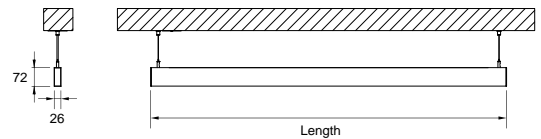

DESCRIPTION

With this version of the ORIS SLIM PRO COMBI, it is possible to obtain reduced size light lines while spreading simultaneously direct and indirect light (D / I), thus offering greater freedom for those who design the lighting for a space.

MOUNTING	Suspension
LIGHT DISTRIBUTION	Directa
POWER SUPPLY	220-230V / 50-60 Hz
WARRANTY	5 Years
FINISHING	Textured Black, Textured Silver, Textured White
CONTROL	DALI / PUSH Dim, ON/OFF

LED FEATURES

LUMINOUS EFFICIENCY	UP TO 202 lm/W
CRI	CRI→90
LIFESPAN	50.000 Hours
STEPS MACADAM	3 Steps MacAdam
LUMEN MAINTENANCE	L90/B50
PHOTOBIOLOGICAL RISK	RG1

TECHNICAL DRAWING

ICONOGRAPHY

ORIS SL. PRO C. D/I PR+LG
PRODUCT TABLE AND TECHNICAL SPECIFICATIONS - CRI→90

LENGTH	POWER	FINISHING	COLOR TEMP.	CONTROLTYPE	LED LUMENS	LUMINAIRE LM	CODE
1690	37,9	TB, TS, TW	3000K	DA, NF	7443	6193	5485XX.17P8.930.FI
1690	37,9	TB, TS, TW	4000K	DA, NF	7657	6370	5485XX.17P8.940.FI
1970	45	TB, TS, TW	3000K	DA, NF	8845	7353	5485XX.19P8.930.FI
1970	45	TB, TS, TW	4000K	DA, NF	9099	7562	5485XX.19P8.940.FI
2250	50,4	TB, TS, TW	3000K	DA, NF	9896	8268	5485XX.22P8.930.FI
2250	50,4	TB, TS, TW	4000K	DA, NF	10177	8500	5485XX.22P8.940.FI
2530	55,7	TB, TS, TW	3000K	DA, NF	10947	9182	5485XX.25P8.930.FI
2530	55,7	TB, TS, TW	4000K	DA, NF	11255	9438	5485XX.25P8.940.FI
2810	64,5	TB, TS, TW	3000K	DA, NF	12701	10589	5485XX.28P8.930.FI
2810	64,5	TB, TS, TW	4000K	DA, NF	13059	10884	5485XX.28P8.940.FI