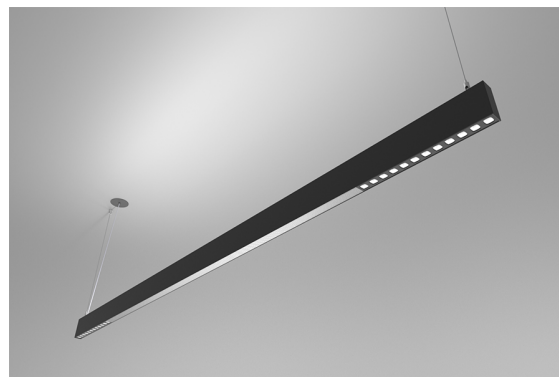

**DESCRIPTION**

With this version of the ORIS SLIM PRO COMBI, it is possible to obtain reduced size light lines while spreading simultaneously direct and indirect light (D / I), thus offering greater freedom for those who design the lighting for a space.

<b>MOUNTING TYPE</b>	Suspension
<b>LIGHT DISTRIBUTION</b>	Direct
<b>POWER SUPPLY</b>	220-230V / 50-60 Hz
<b>WARRANTY</b>	5 Years
<b>FINISHING</b>	Textured Black, Textured Silver, Textured White
<b>CONTROL</b>	DALI / Switch Dim, ON/OFF