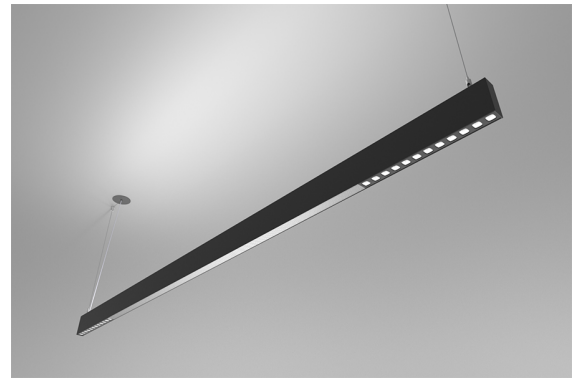

DESCRIPTION

With this version of the ORIS SLIM PRO COMBI, it is possible to obtain reduced size light lines while spreading simultaneously direct and indirect light (D / I), thus offering greater freedom for those who design the lighting for a space.

MOUNTING	Suspension
LIGHT DISTRIBUTION	Directa
POWER SUPPLY	220-230V / 50-60 Hz
WARRANTY	5 Years
FINISHING	Textured Black, Textured Silver, Textured White
CONTROL	DALI / PUSH Dim, ON/OFF

LED FEATURES

LUMINOUS EFFICIENCY	UP TO 202 lm/W
CRI	CRI→90
LIFESPAN	50.000 Hours
STEPS MACADAM	3 Steps MacAdam
LUMEN MAINTENANCE	L90/B50
PHOTOBIOLOGICAL RISK	RG1