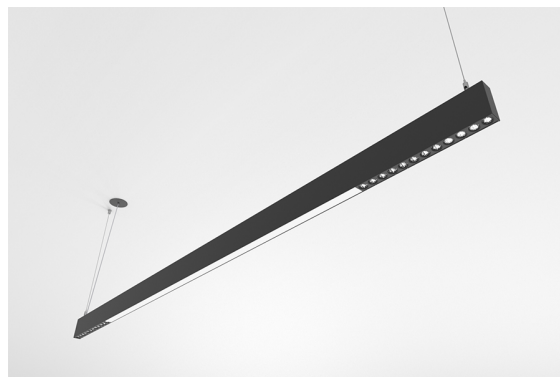

**DESCRIPTION**

With this version of the ORIS SLIM PRO COMBI, it is possible to obtain reduced size light lines while spreading simultaneously direct, thus offering greater freedom for those who design the lighting for a space.

<b>MOUNTING</b>	Suspension
<b>LIGHT DISTRIBUTION</b>	Directa
<b>POWER SUPPLY</b>	220-240V / 50-60 Hz
<b>WARRANTY</b>	5 Years
<b>FINISHING</b>	Anodized aluminium, Textured Black, Textured Silver, Textured White
<b>CONTROL</b>	DALI / PUSH Dim, ON/OFF