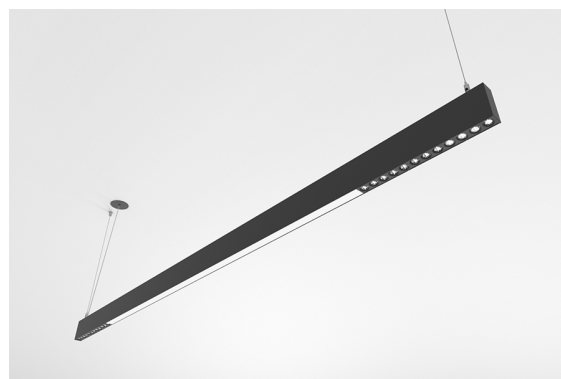

DESCRIPTION

With this version of the ORIS SLIM PRO COMBI, it is possible to obtain reduced size light lines while spreading simultaneously direct, thus offering greater freedom for those who design the lighting for a space.

MOUNTING TYPE	Suspension
LIGHT DISTRIBUTION	Direct
POWER SUPPLY	220-240V / 50-60 Hz
WARRANTY	5 Years
FINISHING	Anodized aluminium, Textured Black, Textured Silver, Textured White
CONTROL	DALI / Switch Dim, ON/OFF