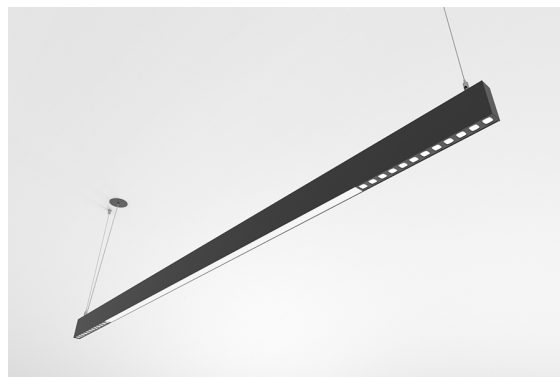

DESCRIPTION

With this version of the ORIS SLIM PRO COMBI, it is possible to obtain reduced size light lines while spreading simultaneously direct, thus offering greater freedom for those who design the lighting for a space.

MOUNTING TYPE	Suspension
LIGHT DISTRIBUTION	Direct
POWER SUPPLY	220-230V / 50-60 Hz
WARRANTY	5 Years
FINISHING	Textured Black, Textured Silver, Textured White
CONTROL	DALI / Switch Dim, ON/OFF

LED FEATURES