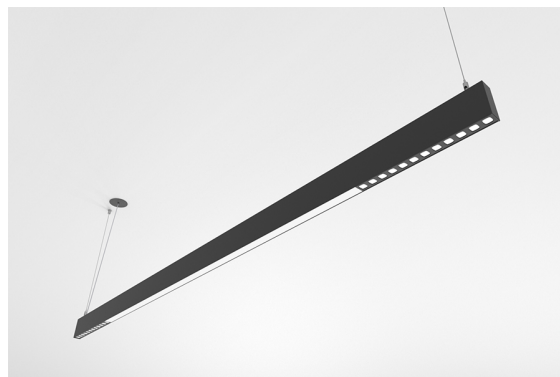

DESCRIPTION

With this version of the ORIS SLIM PRO COMBI, it is possible to obtain reduced size light lines while spreading simultaneously direct, thus offering greater freedom for those who design the lighting for a space.

MOUNTING	Suspension
LIGHT DISTRIBUTION	Directa
POWER SUPPLY	220-230V / 50-60 Hz
WARRANTY	5 Years
FINISHING	Textured Black, Textured Silver, Textured White
CONTROL	DALI / PUSH Dim, ON/OFF

LED FEATURES

LUMINOUS EFFICIENCY	UP TO 200 lm/W
CRI	CRI→90
LIFESPAN	50.000 Hours
STEPS MACADAM	3 Steps MacAdam
LUMEN MAINTENANCE	L90/B50
PHOTOBIOLOGICAL RISK	RG1