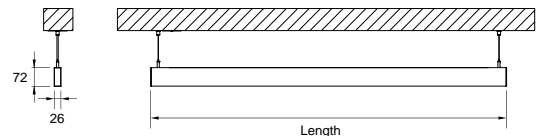

TECHNICAL DRAWING