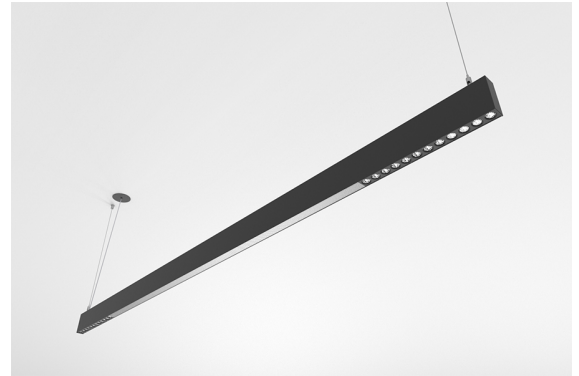

**DESCRIPTION**

With this version of the ORIS SLIM PRO COMBI, it is possible to obtain reduced size light lines while spreading simultaneously direct, thus offering greater freedom for those who design the lighting for a space.

<b>MOUNTING</b>	Suspension
<b>LIGHT DISTRIBUTION</b>	Directa
<b>POWER SUPPLY</b>	220-240V / 50-60 Hz
<b>WARRANTY</b>	5 Years
<b>FINISHING</b>	Anodized aluminium, Textured Black, Textured Silver, Textured White
<b>CONTROL</b>	DALI / PUSH Dim, ON/OFF