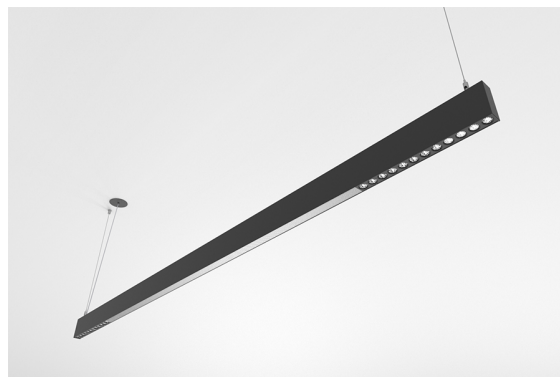

DESCRIPTION

With this version of the ORIS SLIM PRO COMBI, it is possible to obtain reduced size light lines while spreading simultaneously direct, thus offering greater freedom for those who design the lighting for a space.

MOUNTING TYPE	Suspension
LIGHT DISTRIBUTION	Direct
POWER SUPPLY	220-240V / 50-60 Hz
WARRANTY	5 Years
FINISHING	Anodized aluminium, Textured Black, Textured Silver, Textured White
CONTROL	DALI / Switch Dim, ON/OFF