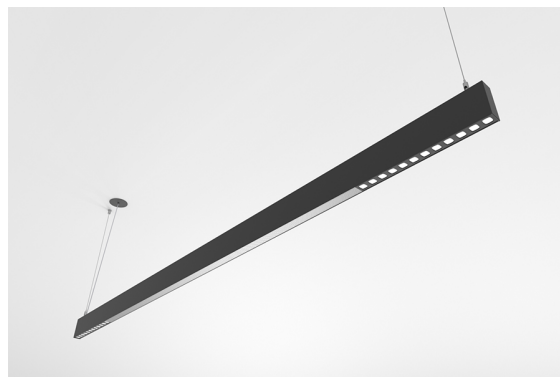

DESCRIPTION

With this version of the ORIS SLIM PRO COMBI, it is possible to obtain reduced size light lines while spreading simultaneously direct, thus offering greater freedom for those who design the lighting for a space.

MOUNTING TYPE	Suspension
LIGHT DISTRIBUTION	Direct
POWER SUPPLY	220-230V / 50-60 Hz
WARRANTY	5 Years
FINISHING	Textured Black, Textured Silver, Textured White
CONTROL	DALI / Switch Dim, ON/OFF

LED FEATURES