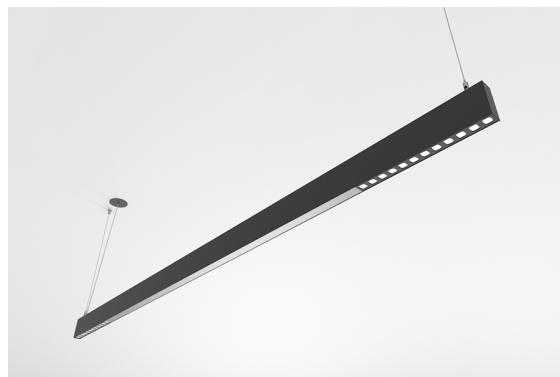

**DESCRIPTION**

With this version of the ORIS SLIM PRO COMBI, it is possible to obtain reduced size light lines while spreading simultaneously direct, thus offering greater freedom for those who design the lighting for a space.

<b>MOUNTING</b>	Suspension
<b>LIGHT DISTRIBUTION</b>	Directa
<b>POWER SUPPLY</b>	220-230V / 50-60 Hz
<b>WARRANTY</b>	5 Years
<b>FINISHING</b>	Textured Black, Textured Silver, Textured White
<b>CONTROL</b>	DALI / PUSH Dim, ON/OFF