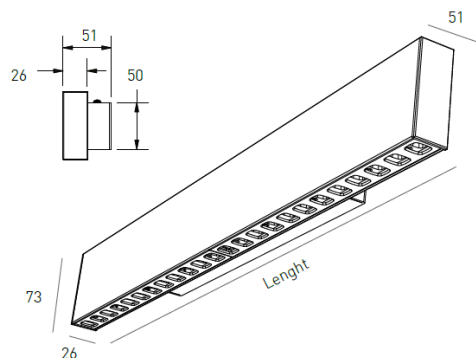

TECHNICAL DRAWING