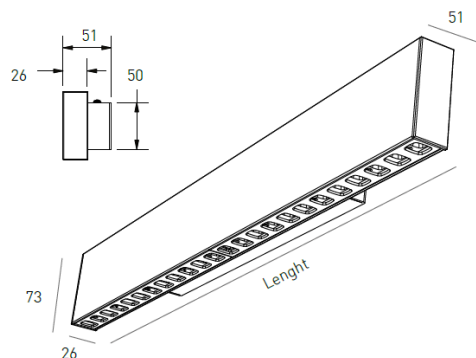

TECHNICAL DRAWING

**ORIS LOW GLARE WALL
PRODUCT TABLE AND TECHNICAL SPECIFICATIONS - CRI→90**

LENGTH	POWER	FINISHING	CONTROL TYPE	BEAM ANGLE	LED LUMENS	LUMINAIRE LM	COLOR TEMP.	CODE
570	7.8	TB, TS, TW	CS, DA, NF	60	1482	1305	3000K	5296XX.05U6.930.FI
570	7.8	TB, TS, TW	CS, DA, NF	60	1529	1347	4000K	5296XX.05U6.940.FI
850	11.8	TB, TS, TW	CS, DA, NF	60	2223	1958	3000K	5296XX.08U6.930.FI
850	11.8	TB, TS, TW	CS, DA, NF	60	2293	2020	4000K	5296XX.08U6.940.FI
1130	15.7	TB, TS, TW	CS, DA, NF	60	2964	2611	3000K	5296XX.11U6.930.FI
1130	15.7	TB, TS, TW	CS, DA, NF	60	3058	2694	4000K	5296XX.11U6.940.FI

**SELECT YOUR PREFERRED
OPTION**

CONTROL TYPE	XX	FINISHING	FI	BEAM ANGLE	BA
CASAMBI	CS	Textured Black	TB	60°	60
DALI / Switch Dim	DA	Textured Silver	TS		
ON/OFF	NF	Textured White	TW