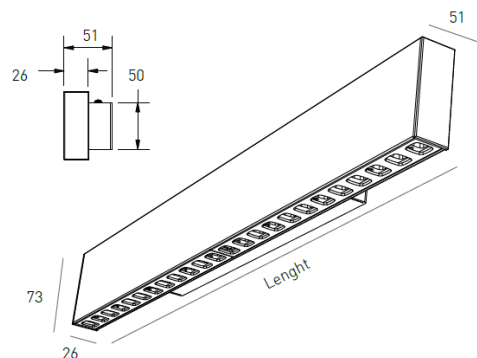

TECHNICAL DRAWING

ORIS OPAL + OPAL WALL
PRODUCT TABLE AND TECHNICAL SPECIFICATIONS - CRI→90

LENGTH	POWER	FINISHING	CONTROL TYPE	BEAM ANGLE	LED LUMENS	LUMINAIRE LM	COLOR TEMP.	CODE
570	21.5	TB, TS, TW	CS, DA, NF	90	4204	2943	3000K	5297XX.0509.930.FI
570	21.5	TB, TS, TW	CS, DA, NF	90	4311	3018	4000K	5297XX.0509.940.FI
850	32.2	TB, TS, TW	CS, DA, NF	90	6306	4414	3000K	5297XX.0809.930.FI
850	32.2	TB, TS, TW	CS, DA, NF	90	6467	4527	4000K	5297XX.0809.940.FI
1130	42.9	TB, TS, TW	CS, DA, NF	90	8408	5886	3000K	5297XX.1109.930.FI
1130	42.9	TB, TS, TW	CS, DA, NF	90	8623	6036	4000K	5297XX.1109.940.FI

SELECT YOUR PREFERRED OPTION

CONTROL TYPE	XX	FINISHING	FI	BEAM ANGLE	BA
CASAMBI	CS	Textured Black	TB	90°	90
DALI / Switch Dim	DA	Textured Silver	TS		
ON/OFF	NF	Textured White	TW