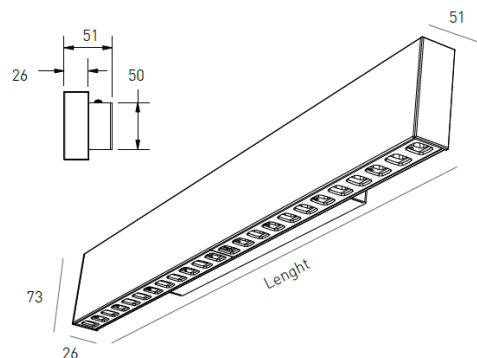

TECHNICAL DRAWING