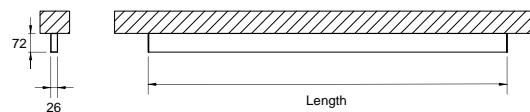

DESCRIPTION

Oris SlimPro The reduced dimensions of only 26 mm in width make this luminaire slim and distinctive. With a minimalist design, this light fixture was designed for refined spaces, where lighting is discreet, but efficient and with a high CRI. Oris SlimPro has the options of direct/indirect light, opal and prismatic diffuser, different beam angles, low glare reflectors and lenses, and comes in versions adaptable for ceilings, surface or walls. Specially developed to meet the requirements of architects, who are looking for thin and modular lighting fixtures. With SlimPro, it's possible to mount slim lines of light up to 3,375m without the need of joints. A selection of finishing colours starting from white, black to silver. The LED profiles come as well with the options to be configured in ON-OFF, DALI or CASAMBI.

MOUNTING	Surface
LIGHT DISTRIBUTION	Directa
POWER SUPPLY	220-230V / 50-60 Hz
WARRANTY	5 Years
FINISHING	Textured Black, Textured Silver, Textured White
CONTROL	DALI / PUSH Dim, ON/OFF

TECHNICAL DRAWING

LED FEATURES

LUMINOUS EFFICIENCY	UP TO 195 lm/W
CRI	CRI→90
LIFESPAN	50.000 Hours
STEPS MACADAM	3 Steps MacAdam
LUMEN MAINTENANCE	L90/B50
PHOTOBIOLOGICAL RISK	RG1

ICONOGRAPHY

ORIS SLIM PRO LOW GLARE
PRODUCT TABLE AND TECHNICAL SPECIFICATIONS - CRI→90