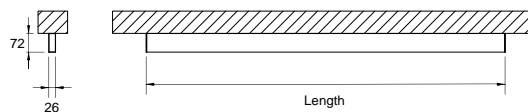

DESCRIPTION

Oris SlimPro The reduced dimensions of only 26 mm in width make this luminaire slim and distinctive. With a minimalist design, this light fixture was designed for refined spaces, where lighting is discreet, but efficient and with a high CRI. Oris SlimPro has the options of direct/indirect light, opal and prismatic diffuser, different beam angles, low glare reflectors and lenses, and comes in versions adaptable for ceilings, surface or walls. Specially developed to meet the requirements of architects, who are looking for thin and modular lighting fixtures. With SlimPro, it's possible to mount slim lines of light up to 3,375m without the need of joints. A selection of finishing colours starting from white, black to silver. The LED profiles come as well with the options to be configured in ON-OFF, DALI or CASAMBI.

MOUNTING	Surface
LIGHT DISTRIBUTION	Directa
POWER SUPPLY	220-230V / 50-60 Hz
WARRANTY	5 Years
FINISHING	Textured Black, Textured Silver, Textured White
CONTROL	DALI / PUSH Dim, ON/OFF

TECHNICAL DRAWING

LED FEATURES

LUMINOUS EFFICIENCY	UP TO 195 lm/W
CRI	CRI→90
LIFESPAN	50.000 Hours
STEPS MACADAM	3 Steps MacAdam
LUMEN MAINTENANCE	L90/B50
PHOTOBIOLOGICAL RISK	RG1

ICONOGRAPHY

ORIS SLIM PRO LOW GLARE
PRODUCT TABLE AND TECHNICAL SPECIFICATIONS - CRI→90