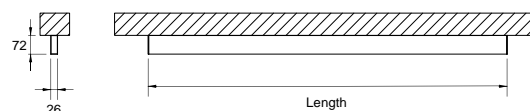

DESCRIPTION

Oris SlimPro The reduced dimensions of only 26 mm in width make this luminaire slim and distinctive. With a minimalist design, this light fixture was designed for refined spaces, where lighting is discreet, but efficient and with a high CRI. Oris SlimPro has the options of direct/indirect light, opal and prismatic diffuser, different beam angles, low glare reflectors and lenses, and comes in versions adaptable for ceilings, surface or walls. Specially developed to meet the requirements of architects, who are looking for thin and modular lighting fixtures. With SlimPro, it's possible to mount slim lines of light up to 3,375m without the need of joints. A selection of finishing colours starting from white, black to silver. The LED profiles come as well with the options to be configured in ON-OFF, DALI or CASAMBI.

MOUNTING	Surface
LIGHT DISTRIBUTION	Directa
POWER SUPPLY	220-230V / 50-60 Hz
WARRANTY	5 Years
FINISHING	Textured Black, Textured Silver, Textured White
CONTROL	DALI / PUSH Dim, ON/OFF

TECHNICAL DRAWING

LED FEATURES

LUMINOUS EFFICIENCY	UP TO 201 lm/W
CRI	CRI→90
LIFESPAN	50.000 Hours
STEPS MACADAM	3 Steps MacAdam
LUMEN MAINTENANCE	L90/B50
PHOTOBIOLOGICAL RISK	RG1

ICONOGRAPHY

ORIS SLIM PRO OPAL
PRODUCT TABLE AND TECHNICAL SPECIFICATIONS - CRI→90