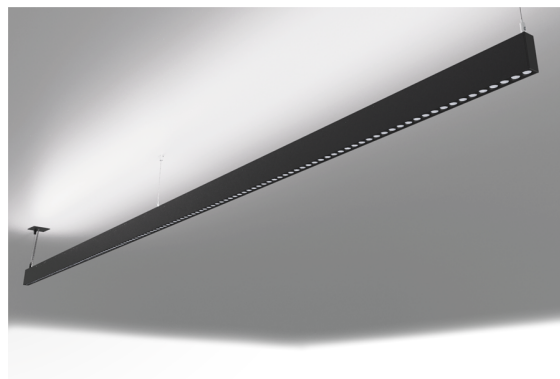

DESCRIPTION

Oris SlimPro Direct and Indirect Light With this version of the ORIS SLIM PRO, it is possible to obtain reduced size light lines while spreading simultaneously direct and indirect light (D / I), thus offering greater freedom for those who design the lighting for a space.

MOUNTING TYPE	Surface, Suspension
LIGHT DISTRIBUTION	Direct and Indirect, direta e indirecta
POWER SUPPLY	220-230V / 50-60 Hz
WARRANTY	5 Years
FINISHING	Anodized aluminium, Textured Black, Textured Silver, Textured White
CONTROL	DALI / Switch Dim, ON/OFF

LED FEATURES

LUMINOUS EFFICIENCY	UP TO 152 lm/W
CRI	CRI->90
LIFESPAN	50.000 Hours
STEPS MACADAM	3 Steps MacAdam
LUMEN MAINTENANCE	L90/B50
PHOTOBIOLOGICAL RISK	RG1

TECHNICAL DRAWING