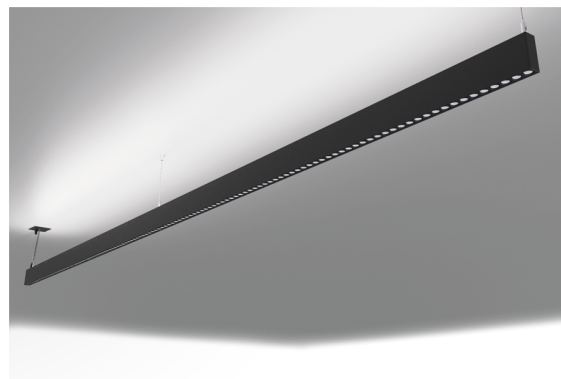

**DESCRIPTION**

Oris SlimPro Direct and Indirect Light With this version of the ORIS SLIM PRO, it is possible to obtain reduced size light lines while spreading simultaneously direct and indirect light (D / I), thus offering greater freedom for those who design the lighting for a space.

<b>MOUNTING</b>	Surface, Suspension
<b>LIGHT DISTRIBUTION</b>	Directa e indirecta, direta e indirecta
<b>POWER SUPPLY</b>	220-230V / 50-60 Hz
<b>WARRANTY</b>	5 Years
<b>FINISHING</b>	Anodized aluminium, Textured Black, Textured Silver, Textured White
<b>CONTROL</b>	DALI / PUSH Dim, ON/OFF