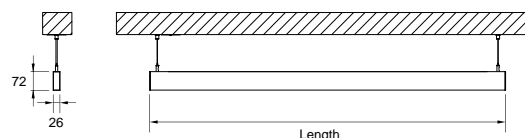

DESCRIPTION

Oris SlimPro Direct and Indirect Light With this version of the ORIS SLIM PRO, it is possible to obtain reduced size light lines while spreading simultaneously direct and indirect light (D / I), thus offering greater freedom for those who design the lighting for a space.

MOUNTING TYPE	Surface, Suspension
LIGHT DISTRIBUTION	Direct and Indirect, direta e indirecta
POWER SUPPLY	220-230V / 50-60 Hz
WARRANTY	5 Years
FINISHING	Anodized aluminium, Textured Black, Textured Silver, Textured White
CONTROL	DALI / Switch Dim, ON/OFF

LED FEATURES

LUMINOUS EFFICIENCY	UP TO 152 lm/W
CRI	CRI->90
LIFESPAN	50.000 Hours
STEPS MACADAM	3 Steps MacAdam
LUMEN MAINTENANCE	L90/B50
PHOTOBIOLOGICAL RISK	RG1

TECHNICAL DRAWING

ICONOGRAPHY

ORIS SLIM PRO LENS 30 D/I
PRODUCT TABLE AND TECHNICAL SPECIFICATIONS - CRI->90

LENGTH	POWER	FINISHING	COLOR TEMP.	CONTROL TYPE	LED LUMENS	LUMINAIRE LM	CODE
1130	20	TB, TS, TW	3000K	DA, NF	2868	2441	246XX.11L3.930.FI
1130	20	TB, TS, TW	4000K	DA, NF	3013	2564	246XX.11L3.940.FI
1410	25.4	TB, TS, TW	3000K	DA, NF	3650	3095	246XX.14L3.930.FI
1410	25.4	TB, TS, TW	4000K	DA, NF	3834	3251	246XX.14L3.940.FI
1690	30.8	TB, TS, TW	3000K	DA, NF	4432	3749	246XX.16L3.930.FI
1690	30.8	TB, TS, TW	4000K	DA, NF	4656	3938	246XX.16L3.940.FI
2255	41.6	TB, TS, TW	3000K	DA, NF	5996	5057	246XX.22L3.930.FI
2255	41.6	TB, TS, TW	4000K	DA, NF	6299	5312	246XX.22L3.940.FI
2815	52.5	TB, TS, TW	3000K	DA, NF	7560	6366	246XX.28L3.930.FI
2815	52.5	TB, TS, TW	4000K	DA, NF	7941	6687	246XX.28L3.940.FI
3375	63.3	TB, TS, TW	3000K	DA, NF	9124	7675	246XX.33L3.930.FI
3375	63.3	TB, TS, TW	4000K	DA, NF	9584	8062	246XX.33L3.940.FI

SELECT YOUR PREFERRED OPTION