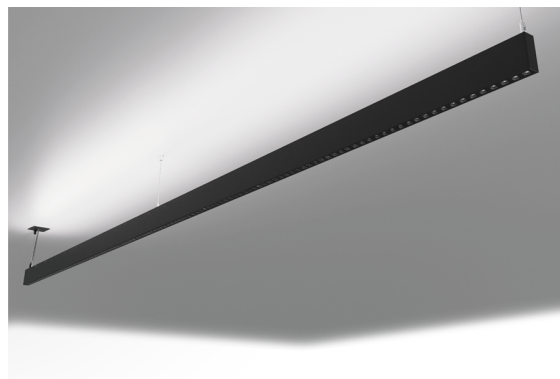

DESCRIPTION

Oris SlimPro Direct and Indirect Light With this version of the ORIS SLIM PRO, it is possible to obtain reduced size light lines while spreading simultaneously direct and indirect light (D / I), thus offering greater freedom for those who design the lighting for a space.

MOUNTING TYPE	Suspension
LIGHT DISTRIBUTION	Direct
POWER SUPPLY	220-230V / 50-60 Hz
WARRANTY	5 Years
FINISHING	Textured Black, Textured Silver, Textured White
CONTROL	DALI / Switch Dim, ON/OFF

LED FEATURES

LUMINOUS EFFICIENCY	UP TO 199 lm/W
CRI	CRI→90
LIFESPAN	50.000 Hours
STEPS MACADAM	3 Steps MacAdam
LUMEN MAINTENANCE	L90/B50
PHOTOBIOLOGICAL RISK	RG1

TECHNICAL DRAWING