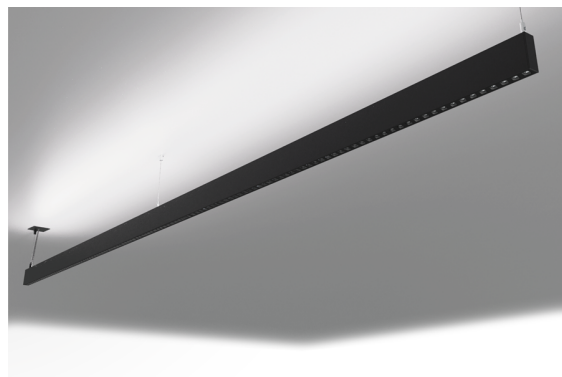

DESCRIPTION

Oris SlimPro Direct and Indirect Light With this version of the ORIS SLIM PRO, it is possible to obtain reduced size light lines while spreading simultaneously direct and indirect light (D / I), thus offering greater freedom for those who design the lighting for a space.

MOUNTING	Suspension
LIGHT DISTRIBUTION	Directa
POWER SUPPLY	220-230V / 50-60 Hz
WARRANTY	5 Years
FINISHING	Textured Black, Textured Silver, Textured White
CONTROL	DALI / PUSH Dim, ON/OFF

LED FEATURES

LUMINOUS EFFICIENCY	UP TO 199 lm/W
CRI	CRI→90
LIFESPAN	50.000 Hours
STEPS MACADAM	3 Steps MacAdam
LUMEN MAINTENANCE	L90/B50
PHOTOBIOLOGICAL RISK	RG1