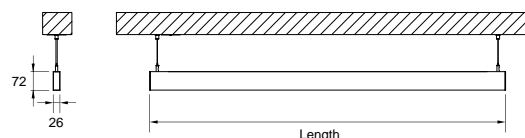

TECHNICAL DRAWING