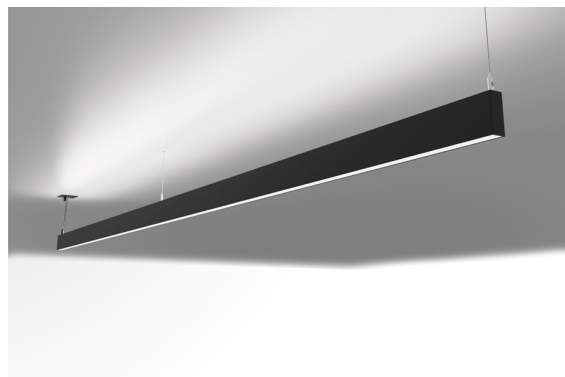

DESCRIPTION

Oris SlimPro Direct and Indirect Light With this version of the ORIS SLIM PRO, it is possible to obtain reduced size light lines while spreading simultaneously direct and indirect light (D / I), thus offering greater freedom for those who design the lighting for a space.

MOUNTING	Suspension
LIGHT DISTRIBUTION	Directa
POWER SUPPLY	220-230V / 50-60 Hz
WARRANTY	5 Years
FINISHING	Textured Black, Textured Silver, Textured White
CONTROL	DALI / PUSH Dim, ON/OFF

LED FEATURES

LUMINOUS EFFICIENCY	UP TO 203 lm/W
CRI	CRI→90
LIFESPAN	50.000 Hours
STEPS MACADAM	3 Steps MacAdam
LUMEN MAINTENANCE	L90/B50
PHOTOBIOLOGICAL RISK	RG1