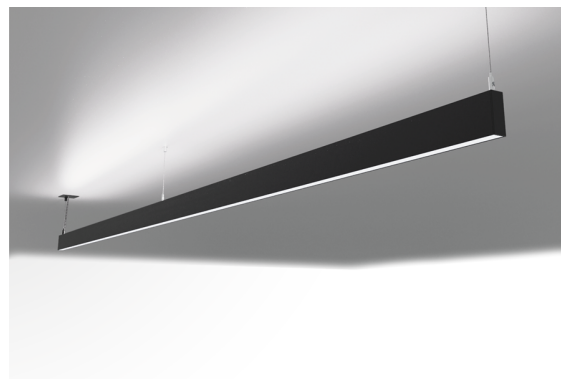

DESCRIPTION

Oris SlimPro Direct and Indirect Light With this version of the ORIS SLIM PRO, it is possible to obtain reduced size light lines while spreading simultaneously direct and indirect light (D / I), thus offering greater freedom for those who design the lighting for a space.

MOUNTING TYPE	Surface, Suspension, Suspenso
LIGHT DISTRIBUTION	Direct and Indirect, direta e indireta
POWER SUPPLY	220-230V / 50-60 Hz
WARRANTY	5 Years
FINISHING	Anodized aluminium, Textured Black, Textured Silver, Textured White
CONTROL	DALI / Switch Dim, ON/OFF