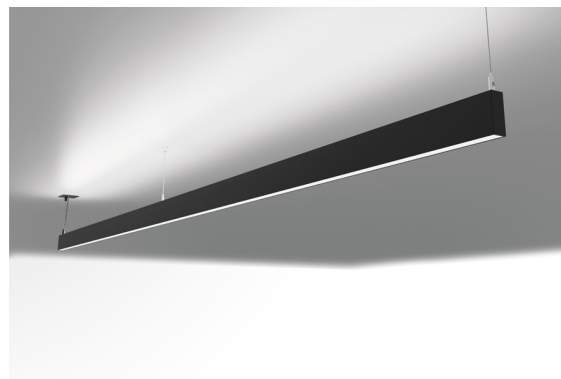

DESCRIPTION

Oris SlimPro Direct and Indirect Light With this version of the ORIS SLIM PRO, it is possible to obtain reduced size light lines while spreading simultaneously direct and indirect light (D / I), thus offering greater freedom for those who design the lighting for a space.

MOUNTING TYPE	Suspension
LIGHT DISTRIBUTION	Direct
POWER SUPPLY	220-230V / 50-60 Hz
WARRANTY	5 Years
FINISHING	Textured Black, Textured Silver, Textured White
CONTROL	DALI / Switch Dim, ON/OFF

LED FEATURES