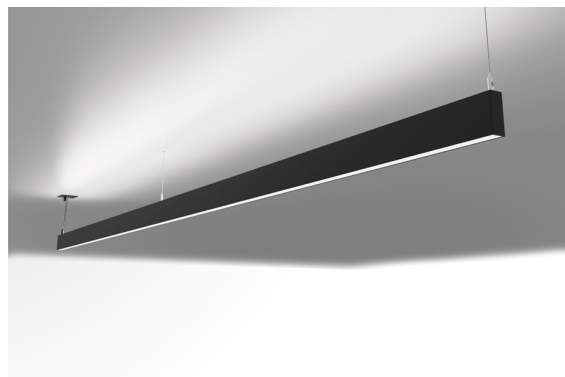

DESCRIPTION

Oris SlimPro Direct and Indirect Light With this version of the ORIS SLIM PRO, it is possible to obtain reduced size light lines while spreading simultaneously direct and indirect light (D / I), thus offering greater freedom for those who design the lighting for a space.

MOUNTING	Suspension
LIGHT DISTRIBUTION	Directa
POWER SUPPLY	220-230V / 50-60 Hz
WARRANTY	5 Years
FINISHING	Textured Black, Textured Silver, Textured White
CONTROL	DALI / Switch Dim, ON/OFF

LED FEATURES