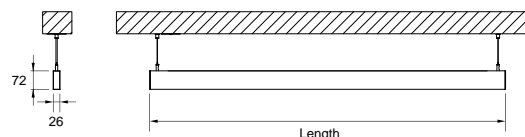

TECHNICAL DRAWING

ORIS SLIM PRO OPAL D/I
PRODUCT TABLE AND TECHNICAL SPECIFICATIONS - CRI→90

LENGTH	POWER	FINISHING	COLOR TEMP.	CONTROL TYPE	LED LUMENS	LUMINAIRE LM	CODE
1130	26.6	TB, TS, TW	3000K	DA, NF	5258	3681	5244XX.1109.930.FI
1130	26.6	TB, TS, TW	4000K	DA, NF	5402	3781	5244XX.1109.940.FI
1410	33.7	TB, TS, TW	3000K	DA, NF	6661	4663	5244XX.1409.930.FI
1410	33.7	TB, TS, TW	4000K	DA, NF	6843	4790	5244XX.1409.940.FI
1690	40.8	TB, TS, TW	3000K	DA, NF	8063	5644	5244XX.1609.930.FI
1690	40.8	TB, TS, TW	4000K	DA, NF	8284	5799	5244XX.1609.940.FI
1970	47.9	TB, TS, TW	3000K	DA, NF	9466	6626	5244XX.1909.930.FI
1970	47.9	TB, TS, TW	4000K	DA, NF	9726	6808	5244XX.1909.940.FI
2250	53.2	TB, TS, TW	3000K	DA, NF	10517	7362	5244XX.2209.930.FI
2250	53.2	TB, TS, TW	4000K	DA, NF	10804	7563	5244XX.2209.940.FI
2530	58.6	TB, TS, TW	3000K	DA, NF	11568	8097	5244XX.2509.930.FI
2530	58.6	TB, TS, TW	4000K	DA, NF	11881	8317	5244XX.2509.940.FI
2810	67.4	TB, TS, TW	3000K	DA, NF	13322	9325	5244XX.2809.930.FI
2810	67.4	TB, TS, TW	4000K	DA, NF	13686	9580	5244XX.2809.940.FI
3090	72.8	TB, TS, TW	3000K	DA, NF	14373	10061	5244XX.3009.930.FI
3090	72.8	TB, TS, TW	4000K	DA, NF	14764	10335	5244XX.3009.940.FI
3370	81.6	TB, TS, TW	3000K	DA, NF	16127	11289	5244XX.3309.930.FI
3370	81.6	TB, TS, TW	4000K	DA, NF	16569	11598	5244XX.3309.940.FI

SELECT YOUR PREFERRED OPTION

CONTROL TYPE	XX	COLOR TEMP.	CT	FINISHING	FI
DALI / Switch Dim	DA	3000K	30	Textured Black	TB
ON/OFF	NF	4000K	40	Textured Silver	TS
				Textured White	TW