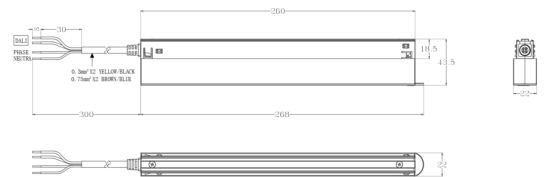

DESCRIPTION

INTRACK power supply 48VDC DALI 250W 268x22x43,5mm IP20 5Y with end feed BL

Watertightness: IP20

Regulation options: DALI

Length: 268mm

Width: 22mm

Height: 43,5mm

ICONOGRAPHY

TECHNICAL DRAWING

ACCESSORIES

PS INTRACK SLIM 250W BL
PS INTRACK SLIM 250W BL

Black
8011-1044