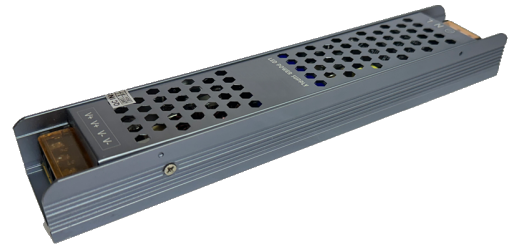

DESCRIPTION

Voltage: 24V

Ingress Protection Index: IP20

Regulation options: ON/OFF

Regulation mode: ON/OFF

Length: 257mm

Width: 49mm

Height: 29mm

ICONOGRAPHY