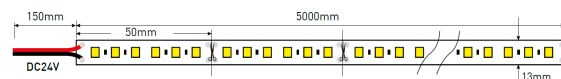

DESCRIPTION

NOTE: The price listed below is for 1 meter.
 The item is sold in 5 meters reel, so the minimum order is 5 meters.
 Please insert 5 units into the shopping cart, or multiples of this value.

Brilumen's Professional LED Strip is the brand's star and it stands out for its reliability, versatility and light quality, being considered the best LED strip on the market. With different wattages, luminous fluxes and widths, this 24V LED strip is available in the colour temperature from 2500K to 6500K, can have 30, 60, 120, 160 and 280 LED and a CRI higher than 80. The new Professional Strip with 120 LED/m stands out from the others strips for having 24W per meter and a large amount of LED, technical features that allows to build perfect light lines and with a higher luminous flux, up to 1900 lumens per meter. The 120 LED strip is available in the colour temperatures 2700K to 6500K and is extremely versatile, because it allows to cut the strip every 5 centimetres, without reducing the product's benefits. Due to the double-sided adhesive tape on the back, this product, besides being quite flexible, is easy to install and, depending on the model, is available with IP20 or IP67. To extend its operating cycle, it is recommended to install this LED strip in the right aluminium profile. When used properly, this high-quality LED strip for professional use, can be turned on 24 hours a day for 3 years without losing its features, and is highly recommended in numerous projects such as hotels, restaurants, shops, residences, etc. If the goal is to install a reliable, quality and easy to install product, Brilumen's Professional LED strip is undoubtedly the perfect choice.

MOUNTING TYPE	Surface
LIGHT DISTRIBUTION	Direct
POWER SUPPLY	24V / 50-60 Hz
WARRANTY	5 Years
CONTROL	SMD2835

TECHNICAL DRAWING

LED FEATURES

LUMINOUS EFFICIENCY	UP TO 95 lm/W
CRI	CRI→80

ICONOGRAPHY

2002-143 24W 120LED
PRODUCT TABLE AND TECHNICAL SPECIFICATIONS - POWERFUL SMD2835 24W 120 LED IP67