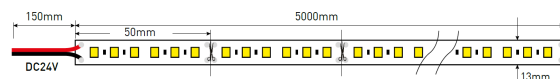

DESCRIPTION

NOTE: The price listed below is for 1 meter.
 The item is sold in 5 meters reel, so the minimum order is 5 meters.
 Please insert 5 units into the shopping cart, or multiples of this value.

Brilumen's Professional LED Strip is the brand's star and it stands out for its reliability, versatility and light quality, being considered the best LED strip on the market. With different wattages, luminous fluxes and widths, this 24V LED strip is available in the colour temperature from 2500K to 6500K, can have 30, 60, 120, 160 and 280 LED and a CRI higher than 80. The new Professional Strip with 120 LED/m stands out from the others strips for having 24W per meter and a large amount of LED, technical features that allows to build perfect light lines and with a higher luminous flux, up to 1900 lumens per meter. The 120 LED strip is available in the colour temperatures 2700K to 6500K and is extremely versatile, because it allows to cut the strip every 5 centimetres, without reducing the product's benefits. Due to the double-sided adhesive tape on the back, this product, besides being quite flexible, is easy to install and, depending on the model, is available with IP20 or IP67. To extend its operating cycle, it is recommended to install this LED strip in the right aluminium profile. When used properly, this high-quality LED strip for professional use, can be turned on 24 hours a day for 3 years without losing its features, and is highly recommended in numerous projects such as hotels, restaurants, shops, residences, etc. If the goal is to install a reliable, quality and easy to install product, Brilumen's Professional LED strip is undoubtedly the perfect choice.

MOUNTING TYPE	Surface
LIGHT DISTRIBUTION	Direct
POWER SUPPLY	24V / 50-60 Hz
WARRANTY	5 Years
CONTROL	SMD2835

TECHNICAL DRAWING

LED FEATURES

LUMINOUS EFFICIENCY	UP TO 95 lm/W
CRI	CRI→80

ICONOGRAPHY

2002-143 24W 120LED
PRODUCT TABLE AND TECHNICAL SPECIFICATIONS - POWERFUL SMD2835 24W 120 LED IP67