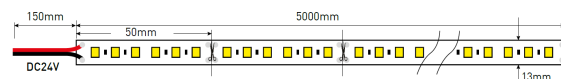

DESCRIPTION

NOTE: The price listed below is for 1 meter.
The item is sold in 5 meters reel, so the minimum order is 5 meters.
Please insert 5 units into the shopping cart, or multiples of this value.

Brilumen's Professional LED Strip is the brand's star and it stands out for its reliability, versatility and light quality, being considered the best LED strip on the market. With different wattages, luminous fluxes and widths, this 24V LED strip is available in the colour temperature from 2500K to 6500K, can have 30, 60, 120, 160 and 280 LED and a CRI higher than 80. The new Professional Strip with 120 LED/m stands out from the others strips for having 24W per meter and a large amount of LED, technical features that allows to build perfect light lines and with a higher luminous flux, up to 1900 lumens per meter. The 120 LED strip is available in the colour temperatures 2700K to 6500K and is extremely versatile, because it allows to cut the strip every 5 centimetres, without reducing the product's benefits. Due to the double-sided adhesive tape on the back, this product, besides being quite flexible, is easy to install and, depending on the model, is available with IP20 or IP67. To extend its operating cycle, it is recommended to install this LED strip in the right aluminium profile. When used properly, this high-quality LED strip for professional use, can be turned on 24 hours a day for 3 years without losing its features, and is highly recommended in numerous projects such as hotels, restaurants, shops, residences, etc. If the goal is to install a reliable, quality and easy to install product, Brilumen's Professional LED strip is undoubtedly the perfect choice.

MOUNTING	Surface
LIGHT DISTRIBUTION	Directa
POWER SUPPLY	24V / 50-60 Hz
WARRANTY	5 Years
CONTROL	SMD2835

LED FEATURES

LUMINOUS EFFICIENCY	UP TO 95 lm/W
CRI	CRI→80

ICONOGRAPHY

TECHNICAL DRAWING

**2002-143 24W 120LED
PRODUCT TABLE AND TECHNICAL SPECIFICATIONS - POWERFUL SMD2835 24W 120 LED IP67**