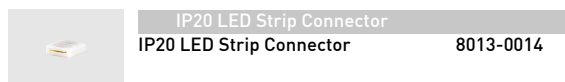

ACCESSORIES