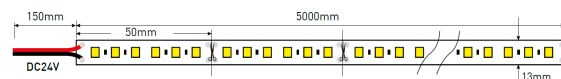

DESCRIPTION

NOTE: The price listed below is for 1 meter.
 The item is sold in 5 meters reel, so the minimum order is 5 meters.
 Please insert 5 units into the shopping cart, or multiples of this value.

Brilumen's Professional LED Strip is the brand's star and it stands out for its reliability, versatility and light quality, being considered the best LED strip on the market. With different wattages, luminous fluxes and widths, this 24V LED strip is available in the colour temperature from 2500K to 6500K, can have 30, 60, 120, 160 and 280 LED and a CRI higher than 80. The new Professional Strip with 120 LED/m stands out from the others strips for having 24W per meter and a large amount of LED, technical features that allows to build perfect light lines and with a higher luminous flux, up to 1900 lumens per meter. The 120 LED strip is available in the colour temperatures 2700K to 6500K and is extremely versatile, because it allows to cut the strip every 5 centimetres, without reducing the product's benefits. Due to the double-sided adhesive tape on the back, this product, besides being quite flexible, is easy to install and, depending on the model, is available with IP20 or IP67. To extend its operating cycle, it is recommended to install this LED strip in the right aluminium profile. When used properly, this high-quality LED strip for professional use, can be turned on 24 hours a day for 3 years without losing its features, and is highly recommended in numerous projects such as hotels, restaurants, shops, residences, etc. If the goal is to install a reliable, quality and easy to install product, Brilumen's Professional LED strip is undoubtedly the perfect choice.

MOUNTING	Surface
LIGHT DISTRIBUTION	Directa
POWER SUPPLY	24V / 50-60 Hz
WARRANTY	5 Years
CONTROL	SMD2835

TECHNICAL DRAWING

LED FEATURES

LUMINOUS EFFICIENCY	UP TO 95 lm/W
CRI	CRI→80

ICONOGRAPHY

2002-143 24W 120LED
PRODUCT TABLE AND TECHNICAL SPECIFICATIONS - POWERFUL SMD2835 24W 120 LED IP67