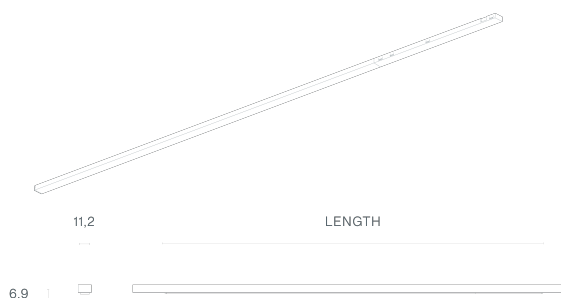

**DESCRIPTION**

PROLINER MICRO FLAT light modules — available in OPAL or LOW GLARE versions — are extremely narrow and compact, creating an ultra-thin line of light on the ceiling or wall. The opal polycarbonate diffuser delivers smooth, uniform light, while the low glare reflector emits recessed points of light, significantly reducing the Unified Glare Rating (UGR), minimizing visual discomfort and protecting the eyes. Designed for installation in low-voltage MICRO tracks (48V), these modules are ideal for projects where lighting must be effective yet visually discreet — almost imperceptible.

**TECHNICAL DRAWING**

**ICONOGRAPHY**

**PROLINER FLAT OPAL MICRO**  
**PRODUCT TABLE AND TECHNICAL SPECIFICATIONS - CRI→90**

LENGTH	POWER	FINISHING	CONTROL TYPE	BEAM ANGLE	LED LUMENS	LUMINAIRE LM	COLOR TEMP.	CODE
674	7.4	BL	DL	90	900	429	3000K	545XX.0609.930.FI
1175	14.5	BL	DL	90	1800	858	3000K	545XX.1109.930.FI
1674	21.6	BL	DL	90	2700	1287	3000K	545XX.1609.930.FI