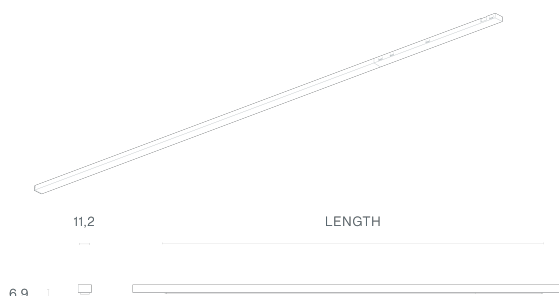

DESCRIPTION

PROLINER MICRO FLAT light modules — available in OPAL or LOW GLARE versions — are extremely narrow and compact, creating an ultra-thin line of light on the ceiling or wall. The opal polycarbonate diffuser delivers smooth, uniform light, while the low glare reflector emits recessed points of light, significantly reducing the Unified Glare Rating (UGR), minimizing visual discomfort and protecting the eyes. Designed for installation in low-voltage MICRO tracks (48V), these modules are ideal for projects where lighting must be effective yet visually discreet — almost imperceptible.

TECHNICAL DRAWING

ICONOGRAPHY

PROLINER FLAT OPAL MICRO
PRODUCT TABLE AND TECHNICAL SPECIFICATIONS - CRI→90

LENGTH	POWER	FINISHING	CONTROL TYPE	BEAM ANGLE	LED LUMENS	LUMINAIRE LM	COLOR TEMP.	CODE
674	7.4	BL	DL	90	900	429	3000K	545XX.0609.930.FI
1175	14.5	BL	DL	90	1800	858	3000K	545XX.1109.930.FI
1674	21.6	BL	DL	90	2700	1287	3000K	545XX.1609.930.FI