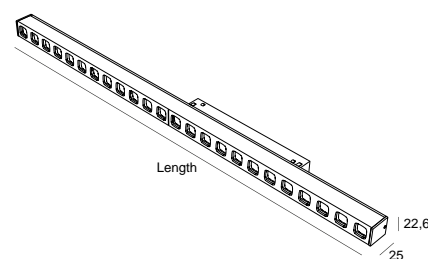

TECHNICAL DRAWING