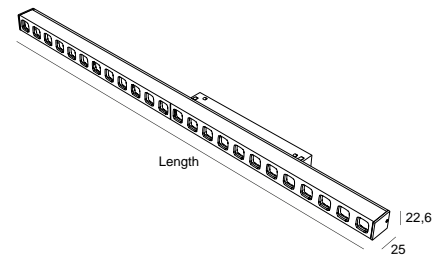

DESCRIPTION

PROLINER lighting fixture for 48V EVO tracks application, in extruded aluminium, anodized black finishing. Direct emission of luminous flux. 60° beam angle LOW GLARE reflectors. CRI→90.

Available in 3000K and 4000K colour temperatures.

TECHNICAL DRAWING

ICONOGRAPHY

PROLINER L.GLARE 48V EVO
PRODUCT TABLE AND TECHNICAL SPECIFICATIONS - CRI→90

LENGTH	POWER	FINISHING	CONTROL TYPE	BEAM ANGLE	LED LUMENS	LUMINAIRE LM	COLOR TEMP.	CODE
570	7.8	TB, TW	CS, DL, NF	60	1341	1181	2700K	5154XX.05U6.927.FI
570	7.8	TB, TW	CS, DL, NF	60	1482	1305	3000K	5154XX.05U6.930.FI
570	7.8	TB, TW	CS, DL, NF	60	1529	1347	4000K	5154XX.05U6.940.FI
850	11.8	TB, TW	CS, DL, NF	60	2011	1772	2700K	5154XX.08U6.927.FI
850	11.8	TB, TW	CS, DL, NF	60	2223	1958	3000K	5154XX.08U6.930.FI
850	11.8	TB, TW	CS, DL, NF	60	2293	2020	4000K	5154XX.08U6.940.FI
1130	15.7	TB, TW	CS, DL, NF	60	2681	2362	2700K	5154XX.11U6.927.FI
1130	15.7	TB, TW	CS, DL, NF	60	2964	2611	3000K	5154XX.11U6.930.FI
1130	15.7	TB, TW	CS, DL, NF	60	3058	2694	4000K	5154XX.11U6.940.FI