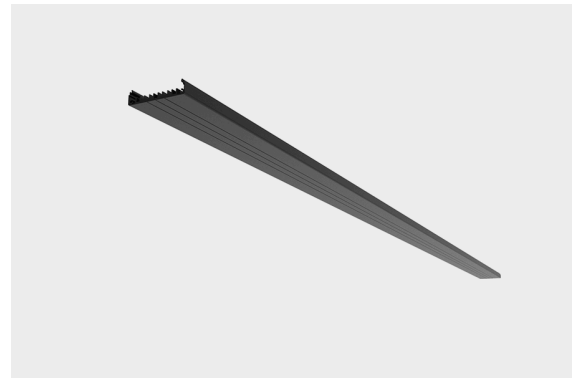

DESCRIPTION

Blind Cover for TREV

APPLICATION	AreasAplicação TEST EN
MOUNTING	Suspension/Surface
WARRANTY	5 Years
FINISHING	Textured Black, Anodized aluminium, Textured White

ICONOGRAPHY