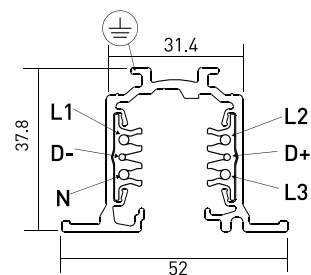

MOUNTING TYPE	Recessed
POWER SUPPLY	230V / TRACK
WARRANTY	5 Years
FINISHING	Black, White
CONTROL	DALI / Switch Dim

ICONOGRAPHY

TECHNICAL DRAWING

RECESSED 230V TRACK DALI
PRODUCT TABLE AND TECHNICAL SPECIFICATIONS - Recessed mounted Universal Track DALI 230V

LENGTH	CONTROL TYPE	FINISHING	CODE
1000	DA	BL, WH	3080-0553.FI
2000	DA	BL, WH	3080-0554.FI

SELECT YOUR PREFERRED OPTION	CONTROL TYPE	XX	FINISHING	FI
	DALI / Switch Dim	DA	Black	BL
			White	WH

ACCESSORIES

	1 Meter Blind Cover	White 3080-0516.WH	Black 3080-0516.BL
	Straight Coupler	White 3080-0522.WH	Black 3080-0522.BL
	Straight Coupler w/ feed	White 3080-0523.WH	Black 3080-0523.BL
	Flexible Coupler	White 3080-0526.WH	Black 3080-0526.BL
	X Coupler	White 3080-0531.WH	Black 3080-0531.BL
	Seamless Middle Feed	White 3080-0532.WH	Black 3080-0532.BL

	Suspension Kit 1 Cable Suspension Kit 1 Cable	Anodized aluminium 3080-0533.AL	
	End Cap End Cap	White 3080-0538.WH	Black 3080-0538.BL
	End Feed Cover End Feed Cover	White 3080-0560.WH	Black 3080-0560.BL
	Middle Feed Cover Middle Feed Cover	White 3080-0561.WH	Black 3080-0561.BL
	L Feed Cover L Feed Cover	White 3080-0562.WH, 3080-0563.WH	Black 3080-0562.BL, 3080-0563.BL
	L Feed Cover L Feed Cover	White 3080-0562.WH, 3080-0563.WH	Black 3080-0562.BL, 3080-0563.BL
	X Feed Cover X Feed Cover	White 3080-0564.WH	Black 3080-0564.BL
	End Feed 230V DALI A - Earth Right B - Earth Left	White 3080-0520.WH 3080-0521.WH	Black 3080-0520.BL 3080-0521.BL
	L Coupler A - Earth Outside B - Earth Inside	White 3080-0524.WH 3080-0525.WH	Black 3080-0524.BL 3080-0525.BL
	T Coupler Inside A - Earth Inside Right B - Earth Inside Left	White 3080-0527.WH 3080-0528.WH	Black 3080-0527.BL 3080-0528.BL
	T Coupler Outside C - Earth Outside Right D - Earth Outside Left	White 3080-0529.WH 3080-0530.WH	Black 3080-0529.BL 3080-0530.BL