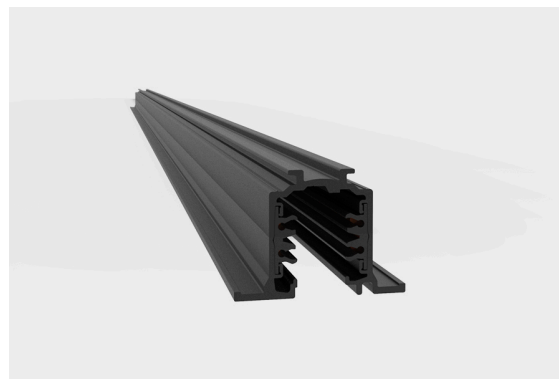

DESCRIPTION

This kind of 5-circuit universal electrified track is available in surfaced-mounted, suspended and recessed versions in the ceiling. Suitable for DALI type dimming it's also possible to choose between white or black besides various connection accessories.

MOUNTING TYPE	Recessed
POWER SUPPLY	230V / TRACK
WARRANTY	5 Years
FINISHING	Black, White
CONTROL	DALI / Switch Dim

ICONOGRAPHY

TECHNICAL DRAWING

RECESSED 230V TRACK DALI
PRODUCT TABLE AND TECHNICAL SPECIFICATIONS - Recessed mounted Universal Track DALI 230V

LENGTH	CONTROL TYPE	FINISHING	CODE
1000	DA	BL, WH	3080-0553.FI
2000	DA	BL, WH	3080-0554.FI

SELECT YOUR PREFERRED OPTION	CONTROL TYPE	XX	FINISHING	FI
	DALI / Switch Dim	DA	Black	BL
			White	WH

ACCESSORIES

	1 Meter Blind Cover	White 3080-0516.WH	Black 3080-0516.BL
	Straight Coupler	White 3080-0522.WH	Black 3080-0522.BL
	Straight Coupler w/ feed	White 3080-0523.WH	Black 3080-0523.BL
	Flexible Coupler	White 3080-0526.WH	Black 3080-0526.BL
	X Coupler	White 3080-0531.WH	Black 3080-0531.BL
	Seamless Middle Feed	White 3080-0532.WH	Black 3080-0532.BL