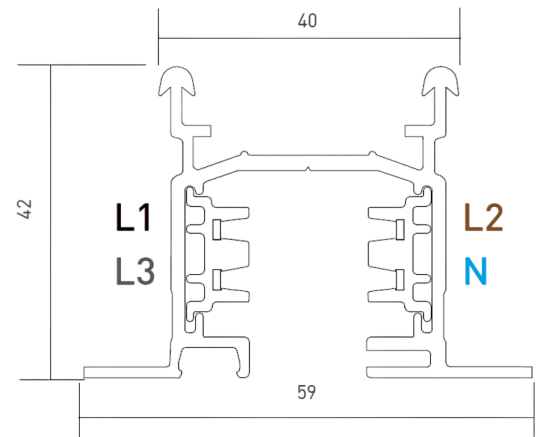

DESCRIPTION

This kind of 3-circuit universal electrified track is available in surfaced-mounted, suspended and recessed versions in the ceiling. Suitable for ON/OFF control it's also possible to choose between white or black besides various connection accessories.

MOUNTING	Recessed
POWER SUPPLY	230V / TRACK
WARRANTY	5 Years
FINISHING	Black, White
CONTROL	ON/OFF

ICONOGRAPHY

TECHNICAL DRAWING

RECESS. 230V TRACK ON/OFF
PRODUCT TABLE AND TECHNICAL SPECIFICATIONS - Recessed mounted Universal Track ON/OFF 230V

LENGTH	CONTROLTYPE	FINISHING	CODE
1000	NF	BL, WH	3080-0336.FI
2000	NF	BL, WH	3080-0337.FI

SELECT YOUR PREFERRED OPTION

CONTROLTYPE	XX
ON/OFF	NF

FINISHING	FI
Black	BL
White	WH

ACCESSORIES

	PVC Blind Cover PVC Blind Cover	White 3080-0316.WH	Black 3080-0316.BL
	End Cap End Cap	White 3080-0338.WH	Black 3080-0338.BL
	Straight Coupler Straight Coupler	White 3080-0341.WH	Black 3080-0341.BL
	Straight Coupler w/ feed Straight Coupler w/ feed	White 3080-0342.WH	Black 3080-0342.BL

	<p>X Coupler X Coupler</p>	<p>White 3080-0349.WH</p>	<p>Black 3080-0349.BL</p>
	<p>Seamless Middle Feed Seamless Middle Feed</p>	<p>White 3080-0350.WH</p>	<p>Black 3080-0350.BL</p>
	<p>End Feed 230V A - Earth Right B - Earth Left</p>	<p>White 3080-0339.WH 3080-0340.WH</p>	<p>Black 3080-0339.BL 3080-0340.BL</p>
	<p>L Coupler A - Earth Outside B - Earth Inside</p>	<p>White 3080-0343.WH 3080-0344.WH</p>	<p>Black 3080-0343.BL 3080-0344.BL</p>
	<p>T Coupler Inside A - Earth Inside Right B - Earth Inside Left</p>	<p>White 3080-0345.WH 3080-0346.WH</p>	<p>Black 3080-0345.BL 3080-0346.BL</p>
	<p>T Coupler Outside C - Earth Outside Right D - Earth Outside Left</p>	<p>White 3080-0347.WH 3080-0348.WH</p>	<p>Black 3080-0347.BL 3080-0348.BL</p>
	<p>Snap Hanger Kit 6pcs Snap Hanger Kit 6pcs</p>	<p>- 3080-0352</p>	