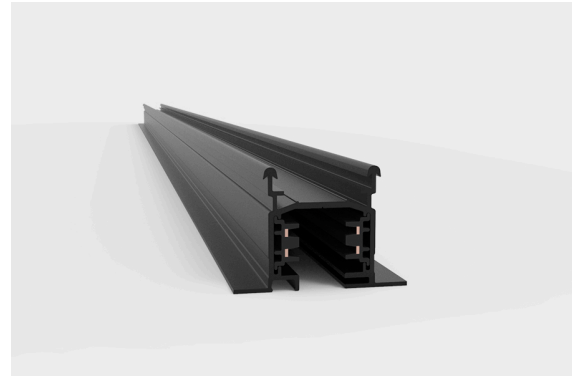

DESCRIPTION

This kind of 3-circuit universal electrified track is available in surfaced-mounted, suspended and recessed versions in the ceiling. Suitable for ON/OFF control it's also possible to choose between white or black besides various connection accessories.

MOUNTING	Recessed
POWER SUPPLY	230V / TRACK
WARRANTY	5 Years
FINISHING	Black, White
CONTROL	ON/OFF

ICONOGRAPHY

TECHNICAL DRAWING

RECESS. 230V TRACK ON/OFF
PRODUCT TABLE AND TECHNICAL SPECIFICATIONS - Recessed mounted Universal Track ON/OFF 230V