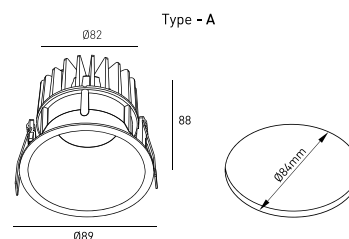

DESCRIPTION

One of the lighting trends are the aluminium trimless downlights, perfect for recessing in false ceilings. However, Brilumen being aware of the complexity of finishing ceiling work, we developed a variant of Monet with trims, the RENOIR fixture. This downlight, equipped with advanced technology, is available with 12°, 24°, 36°, 40° or 60° beam angles and an excellent textured white finishing.

TECHNICAL DRAWING

ICONOGRAPHY

RENOIR DOWNLIGHT TYPE A
 PRODUCT TABLE AND TECHNICAL SPECIFICATIONS - CRI->90

LENGTH	POWER	FINISHING	CONTROLTYPE	BEAM ANGLE	LED LUMENS	LUMINAIRE LM	COLOR TEMP.	CODE
89	8,1	TW	CS, DA, NF	24, 36, 60	1203	1023	2700K	5348XX.BA.927.FI
89	8,1	TW	CS, DA, NF	24, 36, 60	1244	1057	3000K	5348XX.BA.930.FI
89	8,1	TW	CS, DA, NF	24, 36, 60	1300	1105	4000K	5348XX.BA.940.FI

 SELECT YOUR PREFERRED
 OPTION

CONTROLTYPE	XX	FINISHING	FI	BEAM ANGLE	BA
CASAMBI	CS	Textured White	TW	24°	24
DALI / PUSH Dim	DA			36°	36
ON/OFF	NF			60°	60

RENOIR DOWNLIGHT TYPE A
 PRODUCT TABLE AND TECHNICAL SPECIFICATIONS - CRI->97

LENGTH	POWER	FINISHING	CONTROLTYPE	BEAM ANGLE	LED LUMENS	LUMINAIRE LM	COLOR TEMP.	CODE
89	8,8	TW	CS, DA, NF	24, 36, 60	918	780	2700K	5348XX.BA.9727.FI
89	8,8	TW	CS, DA, NF	24, 36, 60	980	833	3000K	5348XX.BA.9730.FI
89	8,8	TW	CS, DA, NF	24, 36, 60	1033	878	4000K	5348XX.BA.9740.FI