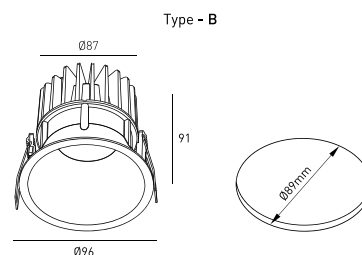

DESCRIPTION

One of the lighting trends are the aluminium trimless downlights, perfect for recessing in false ceilings. However, Brilumen being aware of the complexity of finishing ceiling work, we developed a variant of Monet with trims, the RENOIR fixture. This downlight, equipped with advanced technology, is available with 12°, 24°, 36°, 40° or 60° beam angles and an excellent textured white finishing.

MOUNTING	Recessed
LIGHT DISTRIBUTION	Direct
POWER SUPPLY	220-230V / 50-60 Hz
WARRANTY	5 Years
FINISHING	Textured White
CONTROL	CASAMBI, DALI / PUSH Dim, Dim To Warm, ON/OFF, Tunable White

LED FEATURES

LUMINOUS EFFICIENCY	UP TO 97 lm/W
CRI	CRI→90, CRI→97, Dim To Warm CRI→95, Tunable White CRI→90
LIFESPAN	50.000 Hours
STEPS MACADAM	3 Steps MacAdam
LUMEN MAINTENANCE	L90/B50
PHOTOBIOLOGICAL RISK	RG1

TECHNICAL DRAWING

ICONOGRAPHY

RENOIR DOWNLIGHT TYPE B
PRODUCT TABLE AND TECHNICAL SPECIFICATIONS - CRI→90

LENGTH	POWER	FINISHING	CONTROLTYPE	BEAM ANGLE	LED LUMENS	LUMINAIRE LM	COLOR TEMP.	CODE
96	11,4	TW	CS, DA, NF	12, 24, 36	1637	1391	2700K	5349XX.BA.927.FI
96	11,4	TW	CS, DA, NF	12, 24, 36	1671	1420	3000K	5349XX.BA.930.FI
96	11,4	TW	CS, DA, NF	12, 24, 36	1785	1518	4000K	5349XX.BA.940.FI

RENOIR DOWNLIGHT TYPE B
PRODUCT TABLE AND TECHNICAL SPECIFICATIONS - Tunable White CRI→90

LENGTH	POWER	FINISHING	CONTROLTYPE	BEAM ANGLE	LED LUMENS	LUMINAIRE LM	COLOR TEMP.	CODE
96	10,4	TW	TU	12, 24, 36	1159	985	TunableWhite 2700k - 6500k	5349XX.BA.92765.FI