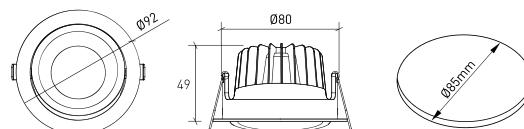

TECHNICAL DRAWING

ICONOGRAPHY

**RODIN DOWNLIGHT
PRODUCT TABLE AND TECHNICAL SPECIFICATIONS - CRI->90**

LENGTH	POWER	FINISHING	CONTROL TYPE	BEAM ANGLE	LED LUMENS	LUMINAIRE LM	COLOR TEMP.	CODE
92	8.1	TB, TW	CS, DA, NF	24, 36, 60	1203	1023	2700K	5325XX.BA.927.FI
92	8.1	TB, TW	CS, DA, NF	24, 36, 60	1244	1057	3000K	5325XX.BA.930.FI
92	8.1	TB, TW	CS, DA, NF	24, 36, 60	1300	1105	4000K	5325XX.BA.940.FI