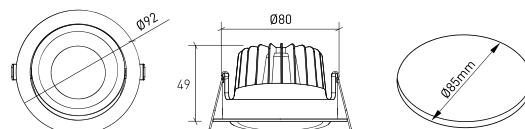

MOUNTING	Recessed
LIGHT DISTRIBUTION	Directa
WARRANTY	5 Years
FINISHING	Textured Black, Textured White
CONTROL	CASAMBI, DALI / Switch Dim, ON/OFF

LED FEATURES

LUMINOUS EFFICIENCY	UP TO 161 lm/W
CRI	CRI->90, CRI->97
LIFESPAN	50.000 Hours
STEPS MACADAM	3 Steps MacAdam
LUMEN MAINTENANCE	L90/B50
PHOTOBIOLOGICAL RISK	RG1

TECHNICAL DRAWING

ICONOGRAPHY

RODIN DOWNLIGHT
 PRODUCT TABLE AND TECHNICAL SPECIFICATIONS - CRI->90

LENGTH	POWER	FINISHING	CONTROLTYPE	BEAM ANGLE	LED LUMENS	LUMINAIRE LM	COLOR TEMP.	CODE
92	8,1	TB, TW	CS, DA, NF	24, 36, 60	1203	1023	2700K	5325XX.BA.927.FI
92	8,1	TB, TW	CS, DA, NF	24, 36, 60	1244	1057	3000K	5325XX.BA.930.FI
92	8,1	TB, TW	CS, DA, NF	24, 36, 60	1300	1105	4000K	5325XX.BA.940.FI