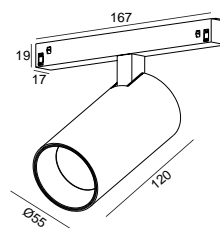

TECHNICAL DRAWING