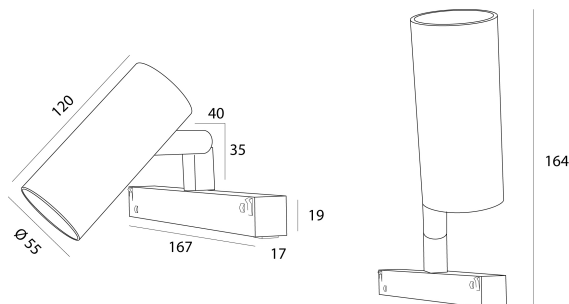

DESCRIPTION

This track light was designed to provide high luminous performance into a small product. With only 55mm diameter, it integrates a heatsink of high thermal conductivity. This track light is ideal for projects where high levels of quality light are necessary, highlighting products or special spaces. The ROSS has been specially designed to be used with an adapter in low voltage 48V EVO rails but it is also available with inTrack driver version for universal 3 circuit rail of 230V. Recently, two new solutions for the use of this lighting fixture has been added: Surface and recessed.

TECHNICAL DRAWING

ICONOGRAPHY

ROSS D/I 48V EVO
PRODUCT TABLE AND TECHNICAL SPECIFICATIONS - CRI->90

LENGTH	POWER	FINISHING	CONTROL TYPE	BEAM ANGLE	LED LUMENS	LUMINAIRE LM	COLOR TEMP.	CODE
120	16.6	TB, TW	CS, DL, NF	12, 24, 36, 60	2052	1744	2700K	5417XX.12.927.FI
120	16.6	TB, TW	CS, DL, NF	12, 24, 36, 60	2052	1744	2700K	5417XX.24.927.FI
120	16.6	TB, TW	CS, DL, NF	12, 24, 36, 60	2052	1744	2700K	5417XX.36.927.FI
120	16.6	TB, TW	CS, DL, NF	12, 24, 36, 60	2052	1744	2700K	5417XX.60.927.FI
120	16.6	TB, TW	CS, DL, NF	12, 24, 36, 60	2185	1857	3000K	5417XX.12.930.FI
120	16.6	TB, TW	CS, DL, NF	12, 24, 36, 60	2185	1857	3000K	5417XX.24.930.FI
120	16.6	TB, TW	CS, DL, NF	12, 24, 36, 60	2185	1857	3000K	5417XX.36.930.FI
120	16.6	TB, TW	CS, DL, NF	12, 24, 36, 60	2185	1857	3000K	5417XX.60.930.FI
120	16.6	TB, TW	CS, DL, NF	12, 24, 36, 60	2300	1955	4000K	5417XX.12.940.FI
120	16.6	TB, TW	CS, DL, NF	12, 24, 36, 60	2300	1955	4000K	5417XX.24.940.FI
120	16.6	TB, TW	CS, DL, NF	12, 24, 36, 60	2300	1955	4000K	5417XX.36.940.FI
120	16.6	TB, TW	CS, DL, NF	12, 24, 36, 60	2300	1955	4000K	5417XX.60.940.FI