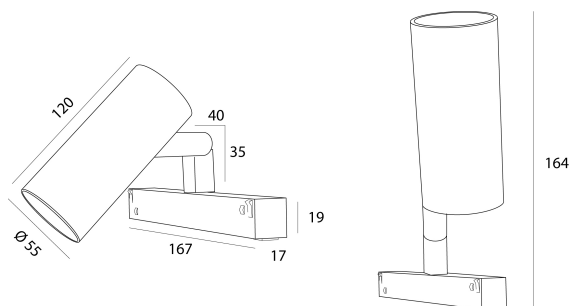

DESCRIPTION

This track light was designed to provide high luminous performance into a small product. With only 55mm diameter, it integrates a heatsink of high thermal conductivity. This track light is ideal for projects where high levels of quality light are necessary, highlighting products or special spaces. The ROSS has been specially designed to be used with an adapter in low voltage 48V EVO rails but it is also available with inTrack driver version for universal 3 circuit rail of 230V. Recently, two new solutions for the use of this lighting fixture has been added: Surface and recessed.

TECHNICAL DRAWING

ICONOGRAPHY

ROSS D/I 48V EVO
PRODUCT TABLE AND TECHNICAL SPECIFICATIONS - CRI->90

LENGTH	POWER	FINISHING	CONTROL TYPE	BEAM ANGLE	LED LUMENS	LUMINAIRE LM	COLOR TEMP.	CODE
120	16.6	TB, TW	CS, DL, NF	12, 24, 36, 60	2052	1744	2700K	5417XX.12.927.FI
120	16.6	TB, TW	CS, DL, NF	12, 24, 36, 60	2052	1744	2700K	5417XX.24.927.FI
120	16.6	TB, TW	CS, DL, NF	12, 24, 36, 60	2052	1744	2700K	5417XX.36.927.FI
120	16.6	TB, TW	CS, DL, NF	12, 24, 36, 60	2052	1744	2700K	5417XX.60.927.FI
120	16.6	TB, TW	CS, DL, NF	12, 24, 36, 60	2185	1857	3000K	5417XX.12.930.FI
120	16.6	TB, TW	CS, DL, NF	12, 24, 36, 60	2185	1857	3000K	5417XX.24.930.FI
120	16.6	TB, TW	CS, DL, NF	12, 24, 36, 60	2185	1857	3000K	5417XX.36.930.FI
120	16.6	TB, TW	CS, DL, NF	12, 24, 36, 60	2185	1857	3000K	5417XX.60.930.FI
120	16.6	TB, TW	CS, DL, NF	12, 24, 36, 60	2300	1955	4000K	5417XX.12.940.FI
120	16.6	TB, TW	CS, DL, NF	12, 24, 36, 60	2300	1955	4000K	5417XX.24.940.FI
120	16.6	TB, TW	CS, DL, NF	12, 24, 36, 60	2300	1955	4000K	5417XX.36.940.FI
120	16.6	TB, TW	CS, DL, NF	12, 24, 36, 60	2300	1955	4000K	5417XX.60.940.FI