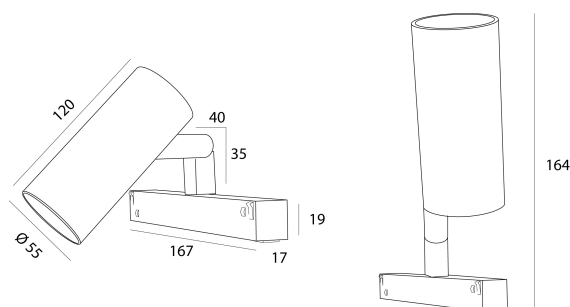

DESCRIPTION

This track light was designed to provide high luminous performance into a small product. With only 55mm diameter, it integrates a heatsink of high thermal conductivity. This track light is ideal for projects where high levels of quality light are necessary, highlighting products or special spaces. The ROSS has been specially designed to be used with an adapter in low voltage 48V EVO rails but it is also available with inTrack driver version for universal 3 circuit rail of 230V. Recently, two new solutions for the use of this lighting fixture has been added: Surface and recessed.

ICONOGRAPHY

TECHNICAL DRAWING

ROSS D/I 48V EVO
PRODUCT TABLE AND TECHNICAL SPECIFICATIONS - CRI->90

LENGTH	POWER	FINISHING	CONTROL TYPE	BEAM ANGLE	LED LUMENS	LUMINAIRE LM	COLOR TEMP.	CODE
120	16.6	TB, TW	CS, DL, NF	12, 24, 36, 60	2052	1744	2700K	5417XX.12.927.FI
120	16.6	TB, TW	CS, DL, NF	12, 24, 36, 60	2052	1744	2700K	5417XX.24.927.FI
120	16.6	TB, TW	CS, DL, NF	12, 24, 36, 60	2052	1744	2700K	5417XX.36.927.FI
120	16.6	TB, TW	CS, DL, NF	12, 24, 36, 60	2052	1744	2700K	5417XX.60.927.FI
120	16.6	TB, TW	CS, DL, NF	12, 24, 36, 60	2185	1857	3000K	5417XX.12.930.FI
120	16.6	TB, TW	CS, DL, NF	12, 24, 36, 60	2185	1857	3000K	5417XX.24.930.FI
120	16.6	TB, TW	CS, DL, NF	12, 24, 36, 60	2185	1857	3000K	5417XX.36.930.FI
120	16.6	TB, TW	CS, DL, NF	12, 24, 36, 60	2185	1857	3000K	5417XX.60.930.FI
120	16.6	TB, TW	CS, DL, NF	12, 24, 36, 60	2300	1955	4000K	5417XX.12.940.FI
120	16.6	TB, TW	CS, DL, NF	12, 24, 36, 60	2300	1955	4000K	5417XX.24.940.FI
120	16.6	TB, TW	CS, DL, NF	12, 24, 36, 60	2300	1955	4000K	5417XX.36.940.FI
120	16.6	TB, TW	CS, DL, NF	12, 24, 36, 60	2300	1955	4000K	5417XX.60.940.FI