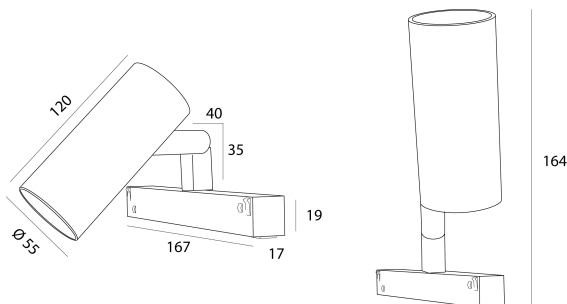

DESCRIPTION

This track light was designed to provide high luminous performance into a small product. With only 55mm diameter, it integrates a heatsink of high thermal conductivity. This track light is ideal for projects where high levels of quality light are necessary, highlighting products or special spaces. The ROSS has been specially designed to be used with an adapter in low voltage 48V EVO rails but it is also available with inTrack driver version for universal 3 circuit rail of 230V. Recently, two new solutions for the use of this lighting fixture has been added: Surface and recessed.

TECHNICAL DRAWING

ICONOGRAPHY

ROSS D/I 48V EVO
PRODUCT TABLE AND TECHNICAL SPECIFICATIONS - CRI->90

LENGTH	POWER	FINISHING	CONTROLTYPE	BEAM ANGLE	LED LUMENS	LUMINAIRE LM	COLOR TEMP.	CODE
120	16,6	TB, TW	CS, DL, NF	12, 24, 36, 60	2052	1744	2700K	5417XX.12.927.FI
120	16,6	TB, TW	CS, DL, NF	12, 24, 36, 60	2052	1744	2700K	5417XX.24.927.FI
120	16,6	TB, TW	CS, DL, NF	12, 24, 36, 60	2052	1744	2700K	5417XX.36.927.FI
120	16,6	TB, TW	CS, DL, NF	12, 24, 36, 60	2052	1744	2700K	5417XX.60.927.FI
120	16,6	TB, TW	CS, DL, NF	12, 24, 36, 60	2185	1857	3000K	5417XX.12.930.FI
120	16,6	TB, TW	CS, DL, NF	12, 24, 36, 60	2185	1857	3000K	5417XX.24.930.FI
120	16,6	TB, TW	CS, DL, NF	12, 24, 36, 60	2185	1857	3000K	5417XX.36.930.FI
120	16,6	TB, TW	CS, DL, NF	12, 24, 36, 60	2185	1857	3000K	5417XX.60.930.FI
120	16,6	TB, TW	CS, DL, NF	12, 24, 36, 60	2300	1955	4000K	5417XX.12.940.FI
120	16,6	TB, TW	CS, DL, NF	12, 24, 36, 60	2300	1955	4000K	5417XX.24.940.FI
120	16,6	TB, TW	CS, DL, NF	12, 24, 36, 60	2300	1955	4000K	5417XX.36.940.FI
120	16,6	TB, TW	CS, DL, NF	12, 24, 36, 60	2300	1955	4000K	5417XX.60.940.FI