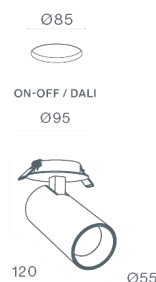

TECHNICAL DRAWING