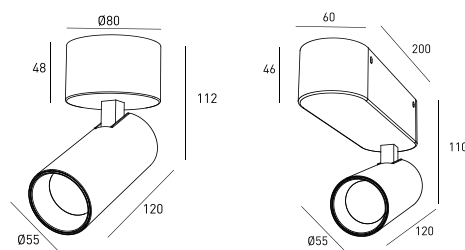

TECHNICAL DRAWING