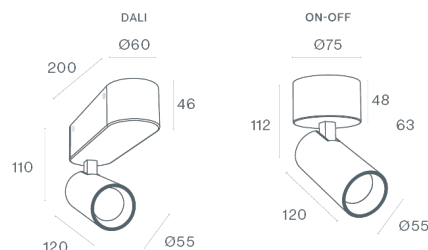

TECHNICAL DRAWING