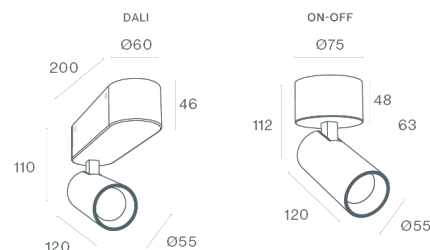

TECHNICAL DRAWING