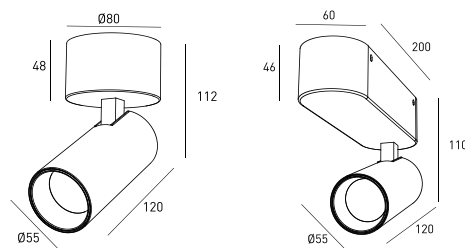

TECHNICAL DRAWING