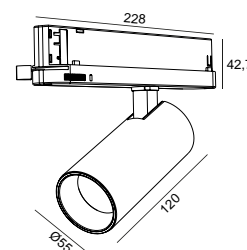

TECHNICAL DRAWING