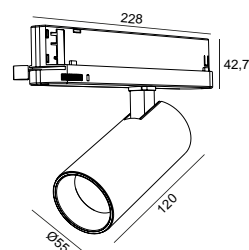

TECHNICAL DRAWING