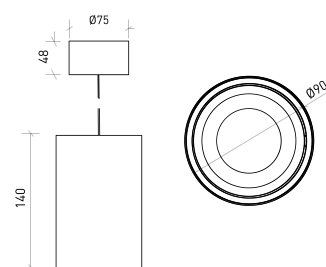

**DESCRIPTION**

Roxane is a cylindrical light fitting, composed of aluminium and textured white or black finish, which gives it a graceful and modern design. These aesthetic features and its high CRI, put this LED luminaire into the products category that can be included in any architectural project. Suspended or surface mounted, Roxane luminaire is easy to install and has a 24°, 36° or 60° beam angle.

**ICONOGRAPHY**

**ROXANE SUSPENSION SPOT.**  
**PRODUCT TABLE AND TECHNICAL SPECIFICATIONS - CRI→90**

LENGTH	POWER	FINISHING	CONTROL TYPE	BEAM ANGLE	LED LUMENS	LUMINAIRE LM	COLOR TEMP.	CODE
140	8.1	TB, TW	CS, DA, NF	24, 36, 60	1211	1030	2700K	5497XX.BA.927.FI
140	8.1	TB, TW	CS, DA, NF	24, 36, 60	1244	1057	3000K	5497XX.BA.930.FI
140	8.1	TB, TW	CS, DA, NF	24, 36, 60	1300	1105	4000K	5497XX.BA.940.FI

LENGTH	POWER	FINISHING	CONTROL TYPE	BEAM ANGLE	LED LUMENS	LUMINAIRE LM	COLOR TEMP.	CODE
140	8.8	TB, TW	CS, DA, NF	24, 36, 60	918	780	2700K	5497XX.BA.9727.FI
140	8.8	TB, TW	CS, DA, NF	24, 36, 60	980	833	3000K	5497XX.BA.9730.FI
140	8.8	TB, TW	CS, DA, NF	24, 36, 60	1033	878	4000K	5497XX.BA.9740.FI