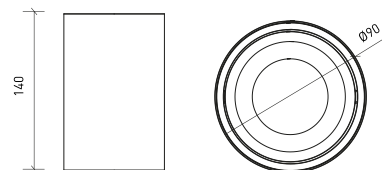

DESCRIPTION

Roxane is a cylindrical light fitting, composed of aluminium and textured white or black finish, which gives it a graceful and modern design. These aesthetic features and its high CRI, put this LED luminaire into the products category that can be included in any architectural project. Suspended or surface mounted, Roxane luminaire is easy to install and has a 24°, 36° or 60° beam angle.

TECHNICAL DRAWING

ICONOGRAPHY

**ROXANE SURFACE SPOTLIGHT
 PRODUCT TABLE AND TECHNICAL SPECIFICATIONS - CRI→90**

| LENGTH | POWER | FINISHING | CONTROLTYPE | BEAM ANGLE | LED LUMENS | LUMINAIRE LM | COLOR TEMP. | CODE |
|--------|-------|-----------|-------------|------------|------------|--------------|-------------|------------------|
| 140 | 8,1 | TB, TW | CS, DA, NF | 24, 36, 60 | 1211 | 1030 | 2700K | 5332XX.BA.927.FI |
| 140 | 8,1 | TB, TW | CS, DA, NF | 24, 36, 60 | 1244 | 1057 | 3000K | 5332XX.BA.930.FI |
| 140 | 8,1 | TB, TW | CS, DA, NF | 24, 36, 60 | 1300 | 1105 | 4000K | 5332XX.BA.940.FI |

**ROXANE SURFACE SPOTLIGHT
 PRODUCT TABLE AND TECHNICAL SPECIFICATIONS - CRI→97**

| LENGTH | POWER | FINISHING | CONTROLTYPE | BEAM ANGLE | LED LUMENS | LUMINAIRE LM | COLOR TEMP. | CODE |
|--------|-------|-----------|-------------|------------|------------|--------------|-------------|-------------------|
| 140 | 8,8 | TB, TW | CS, DA, NF | 24, 36, 60 | 918 | 780 | 2700K | 5332XX.BA.9727.FI |
| 140 | 8,8 | TB, TW | CS, DA, NF | 24, 36, 60 | 980 | 833 | 3000K | 5332XX.BA.9730.FI |
| 140 | 8,8 | TB, TW | CS, DA, NF | 24, 36, 60 | 1033 | 878 | 4000K | 5332XX.BA.9740.FI |