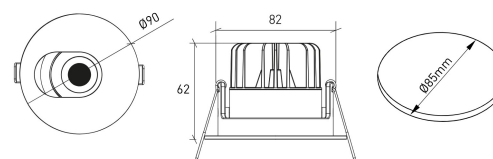

DESCRIPTION

SAVAGE is made of aluminium with a textured finish and 5 Year Warranty. With a CRI higher than 90 and an IP54, this last generation light fitting is the right solution to light any indoor ambience where highlighting the colours of each product is of extremely important such as, art galleries, apparel and jewellery stores, etc. This small downlight is available in the colour temperatures 3000K or 4000K, with textured white and black finish. This product is available with higher CRI, and several control options, according to detailed information along with the article codes.

MOUNTING	Recessed
LIGHT DISTRIBUTION	Direct
POWER SUPPLY	220-230V / 50-60 Hz
WARRANTY	5 Years
FINISHING	Textured white and black
CONTROL	CASAMBI, DALI / PUSH Dim, ON/OFF

LED FEATURES

LUMINOUS EFFICIENCY	UP TO 161 lm/W
CRI	CRI->90, CRI->97
LIFESPAN	50.000 Hours
STEPS MACADAM	3 Steps MacAdam
LUMEN MAINTENANCE	L90/B50
PHOTOBIOLOGICAL RISK	RG1

TECHNICAL DRAWING

ICONOGRAPHY

SAVAGE ASYMMETRIC DOWN.
PRODUCT TABLE AND TECHNICAL SPECIFICATIONS - CRI->90

LENGTH	POWER	FINISHING	CONTROLTYPE	BEAM ANGLE	LED LUMENS	LUMINAIRE LM	COLOR TEMP.	CODE
91	8,1	TWB	CS, DA, NF	24, 36, 60	1203	1023	2700K	5331XX.BA.927.FI
91	8,1	TWB	CS, DA, NF	24, 36, 60	1244	1057	3000K	5331XX.BA.930.FI
91	8,1	TWB	CS, DA, NF	24, 36, 60	1300	1105	4000K	5331XX.BA.940.FI

SELECT YOUR PREFERRED OPTION

CONTROLTYPE	XX	FINISHING	FI	BEAM ANGLE	BA
CASAMBI	CS	Textured white and black	TWB	24°	24
DALI / PUSH Dim	DA			36°	36
ON/OFF	NF			60°	60

SAVAGE ASYMMETRIC DOWN.
PRODUCT TABLE AND TECHNICAL SPECIFICATIONS - CRI->97