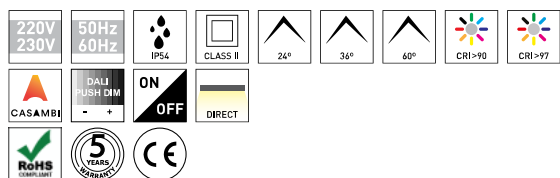

DESCRIPTION

SAVAGE is made of aluminium with a textured finish and 5 Year Warranty. With a CRI higher than 90 and an IP54, this last generation light fitting is the right solution to light any indoor ambience where highlighting the colours of each product is of extremely important such as, art galleries, apparel and jewellery stores, etc. This small downlight is available in the colour temperatures 3000K or 4000K, with textured white and black finish. This product is available with higher CRI, and several control options, according to detailed information along with the article codes.

MOUNTING	Recessed
LIGHT DISTRIBUTION	Direct
POWER SUPPLY	220-230V / 50-60 Hz
WARRANTY	5 Years
FINISHING	Textured white and black
CONTROL	CASAMBI, DALI / PUSH Dim, ON/OFF

LED FEATURES

LUMINOUS EFFICIENCY	UP TO 161 lm/W
CRI	CRI->90, CRI->97
LIFESPAN	50.000 Hours
STEPS MACADAM	3 Steps MacAdam
LUMEN MAINTENANCE	L90/B50
PHOTOBIOLOGICAL RISK	RG1

TECHNICAL DRAWING

ICONOGRAPHY

SAVAGE ASYMMETRIC DOWN.
 PRODUCT TABLE AND TECHNICAL SPECIFICATIONS - CRI->90

LENGTH	POWER	FINISHING	CONTROLTYPE	BEAM ANGLE	LED LUMENS	LUMINAIRE LM	COLOR TEMP.	CODE
90	8,1	TWB	CS, DA, NF	24, 36, 60	1203	1023	2700K	5331XX.BA.927.FI
90	8,1	TWB	CS, DA, NF	24, 36, 60	1244	1057	3000K	5331XX.BA.930.FI
90	8,1	TWB	CS, DA, NF	24, 36, 60	1300	1105	4000K	5331XX.BA.940.FI