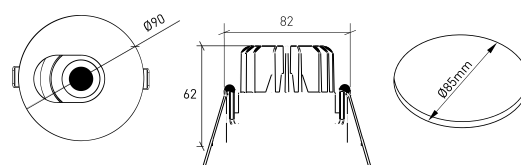

**DESCRIPTION**

SAVAGE is made of aluminium with a textured finish and 5 Year Warranty. With a CRI higher than 90 and an IP54, this last generation light fitting is the right solution to light any indoor ambience where highlighting the colours of each product is of extremely important such as, art galleries, apparel and jewellery stores, etc. This small downlight is available in the colour temperatures 3000K or 4000K, with textured white and black finish. This product is available with higher CRI, and several control options, according to detailed information along with the article codes.

<b>MOUNTING TYPE</b>	Recessed
<b>LIGHT DISTRIBUTION</b>	Direct
<b>WARRANTY</b>	5 Years
<b>FINISHING</b>	Textured white and black
<b>CONTROL</b>	CASAMBI, DALI / Switch Dim, ON/OFF

**LED FEATURES**

<b>LUMINOUS EFFICIENCY</b>	UP TO 161 lm/W
<b>CRI</b>	CRI→90, CRI→97
<b>LIFESPAN</b>	50.000 Hours
<b>STEPS MACADAM</b>	3 Steps MacAdam
<b>LUMEN MAINTENANCE</b>	L90/B50
<b>PHOTOBIOLOGICAL RISK</b>	RG1

**TECHNICAL DRAWING**

**ICONOGRAPHY**

**SAVAGE ASYMMETRIC DOWN.  
PRODUCT TABLE AND TECHNICAL SPECIFICATIONS - CRI→90**

LENGTH	POWER	FINISHING	CONTROL TYPE	BEAM ANGLE	LED LUMENS	LUMINAIRE LM	COLOR TEMP.	CODE
90	8.1	TWB	CS, DA, NF	24, 36, 60	1203	1023	2700K	5331XX.BA.927.FI
90	8.1	TWB	CS, DA, NF	24, 36, 60	1244	1057	3000K	5331XX.BA.930.FI
90	8.1	TWB	CS, DA, NF	24, 36, 60	1300	1105	4000K	5331XX.BA.940.FI

**SELECT YOUR PREFERRED  
OPTION**

CONTROL TYPE	XX	FINISHING	FI	BEAM ANGLE	BA
CASAMBI	CS	Textured white and black	TWB	24°	24
DALI / Switch Dim	DA			36°	36
ON/OFF	NF			60°	60

**SAVAGE ASYMMETRIC DOWN.  
PRODUCT TABLE AND TECHNICAL SPECIFICATIONS - CRI→97**