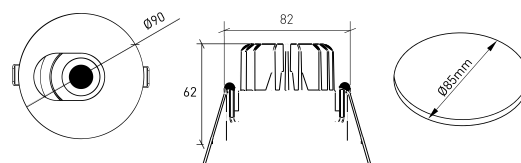

DESCRIPTION

SAVAGE is made of aluminium with a textured finish and 5 Year Warranty. With a CRI higher than 90 and an IP54, this last generation light fitting is the right solution to light any indoor ambience where highlighting the colours of each product is of extremely important such as, art galleries, apparel and jewellery stores, etc. This small downlight is available in the colour temperatures 3000K or 4000K, with textured white and black finish. This product is available with higher CRI, and several control options, according to detailed information along with the article codes.

MOUNTING	Recessed
LIGHT DISTRIBUTION	Direct
POWER SUPPLY	220-230V / 50-60 Hz
WARRANTY	5 Years
FINISHING	Textured white and black
CONTROL	CASAMBI, DALI / PUSH Dim, ON/OFF

LED FEATURES

LUMINOUS EFFICIENCY	UP TO 161 lm/W
CRI	CRI->90, CRI->97
LIFESPAN	50.000 Hours
STEPS MACADAM	3 Steps MacAdam
LUMEN MAINTENANCE	L90/B50
PHOTOBIOLOGICAL RISK	RG1

TECHNICAL DRAWING

ICONOGRAPHY

SAVAGE ASYMMETRIC DOWN.
 PRODUCT TABLE AND TECHNICAL SPECIFICATIONS - CRI->90

LENGTH	POWER	FINISHING	CONTROLTYPE	BEAM ANGLE	LED LUMENS	LUMINAIRE LM	COLOR TEMP.	CODE
90	8,1	TWB	CS, DA, NF	24, 36, 60	1203	1023	2700K	5331XX.BA.927.FI
90	8,1	TWB	CS, DA, NF	24, 36, 60	1244	1057	3000K	5331XX.BA.930.FI
90	8,1	TWB	CS, DA, NF	24, 36, 60	1300	1105	4000K	5331XX.BA.940.FI

SELECT YOUR PREFERRED OPTION

CONTROLTYPE	XX	FINISHING	FI	BEAM ANGLE	BA
CASAMBI	CS	Textured white and black	TWB	24°	24
DALI / PUSH Dim	DA			36°	36
ON/OFF	NF			60°	60

SAVAGE ASYMMETRIC DOWN.
 PRODUCT TABLE AND TECHNICAL SPECIFICATIONS - CRI->97