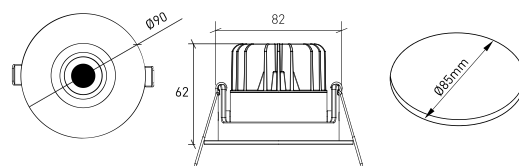

DESCRIPTION

SAVAGE is made of aluminium with a textured finish and 5 Year Warranty. With a CRI higher than 90 and an IP54, this last generation light fitting is the right solution to light any indoor ambience where highlighting the colours of each product is of extremely important such as, art galleries, apparel and jewellery stores, etc. This small downlight is available in the colour temperatures 3000K or 4000K, with textured white and black finish. This product is available with higher CRI, and several control options, according to detailed information along with the article codes.

MOUNTING	Recessed
LIGHT DISTRIBUTION	Directa
WARRANTY	5 Years
FINISHING	Textured white and black
CONTROL	CASAMBI, DALI / Switch Dim, ON/OFF

LED FEATURES

LUMINOUS EFFICIENCY	UP TO 161 lm/W
CRI	CRI→90, CRI→97
LIFESPAN	50.000 Hours
STEPS MACADAM	3 Steps MacAdam
LUMEN MAINTENANCE	L90/B50
PHOTOBIOLOGICAL RISK	RG1

TECHNICAL DRAWING

ICONOGRAPHY

SAVAGE DOWNLIGHT
 PRODUCT TABLE AND TECHNICAL SPECIFICATIONS - CRI→90

LENGTH	POWER	FINISHING	CONTROLTYPE	BEAM ANGLE	LED LUMENS	LUMINAIRE LM	COLOR TEMP.	CODE
90	8.1	TWB	CS, DA, NF	24, 36, 60	1203	1023	2700K	5329XX.BA.927.FI
90	8.1	TWB	CS, DA, NF	24, 36, 60	1244	1057	3000K	5329XX.BA.930.FI
90	8.1	TWB	CS, DA, NF	24, 36, 60	1300	1105	4000K	5329XX.BA.940.FI

LENGTH	POWER	FINISHING	CONTROLTYPE	BEAM ANGLE	LED LUMENS	LUMINAIRE LM	COLOR TEMP.	CODE
90	8.8	TWB	CS, DA, NF	24, 36, 60	918	780	2700K	5329XX.BA.9727.FI
90	8.8	TWB	CS, DA, NF	24, 36, 60	980	833	3000K	5329XX.BA.9730.FI
90	8.8	TWB	CS, DA, NF	24, 36, 60	1033	878	4000K	5329XX.BA.9740.FI