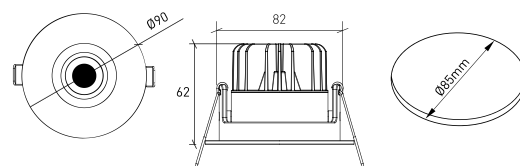

DESCRIPTION

SAVAGE is made of aluminium with a textured finish and 5 Year Warranty. With a CRI higher than 90 and an IP54, this last generation light fitting is the right solution to light any indoor ambience where highlighting the colours of each product is of extremely important such as, art galleries, apparel and jewellery stores, etc. This small downlight is available in the colour temperatures 3000K or 4000K, with textured white and black finish. This product is available with higher CRI, and several control options, according to detailed information along with the article codes.

MOUNTING TYPE	Recessed
LIGHT DISTRIBUTION	Direct
WARRANTY	5 Years
FINISHING	Textured white and black
CONTROL	CASAMBI, DALI / Switch Dim, ON/OFF

LED FEATURES

LUMINOUS EFFICIENCY	UP TO 161 lm/W
CRI	CRI→90, CRI→97
LIFESPAN	50.000 Hours
STEPS MACADAM	3 Steps MacAdam
LUMEN MAINTENANCE	L90/B50
PHOTOBIOLOGICAL RISK	RG1

TECHNICAL DRAWING

ICONOGRAPHY

SAVAGE DOWNLIGHT
PRODUCT TABLE AND TECHNICAL SPECIFICATIONS - CRI→90

LENGTH	POWER	FINISHING	CONTROL TYPE	BEAM ANGLE	LED LUMENS	LUMINAIRE LM	COLOR TEMP.	CODE
90	8.1	TWB	CS, DA, NF	24, 36, 60	1203	1023	2700K	5329XX.BA.927.FI
90	8.1	TWB	CS, DA, NF	24, 36, 60	1244	1057	3000K	5329XX.BA.930.FI
90	8.1	TWB	CS, DA, NF	24, 36, 60	1300	1105	4000K	5329XX.BA.940.FI