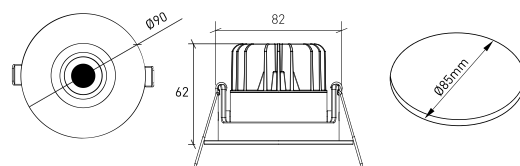

DESCRIPTION

SAVAGE is made of aluminium with a textured finish and 5 Year Warranty. With a CRI higher than 90 and an IP54, this last generation light fitting is the right solution to light any indoor ambience where highlighting the colours of each product is of extremely important such as, art galleries, apparel and jewellery stores, etc. This small downlight is available in the colour temperatures 3000K or 4000K, with textured white and black finish. This product is available with higher CRI, and several control options, according to detailed information along with the article codes.

MOUNTING	Recessed
LIGHT DISTRIBUTION	Direct
POWER SUPPLY	220-230V / 50-60 Hz
WARRANTY	5 Years
FINISHING	Textured white and black
CONTROL	CASAMBI, DALI / PUSH Dim, ON/OFF

LED FEATURES

LUMINOUS EFFICIENCY	UP TO 161 lm/W
CRI	CRI->90, CRI->97
LIFESPAN	50.000 Hours
STEPS MACADAM	3 Steps MacAdam
LUMEN MAINTENANCE	L90/B50
PHOTOBIOLOGICAL RISK	RG1

TECHNICAL DRAWING

ICONOGRAPHY

SAVAGE DOWNLIGHT
 PRODUCT TABLE AND TECHNICAL SPECIFICATIONS - CRI->90

LENGTH	POWER	FINISHING	CONTROLTYPE	BEAM ANGLE	LED LUMENS	LUMINAIRE LM	COLOR TEMP.	CODE
90	8,1	TWB	CS, DA, NF	24, 36, 60	1203	1023	2700K	5329XX.BA.927.FI
90	8,1	TWB	CS, DA, NF	24, 36, 60	1244	1057	3000K	5329XX.BA.930.FI
90	8,1	TWB	CS, DA, NF	24, 36, 60	1300	1105	4000K	5329XX.BA.940.FI

SELECT YOUR PREFERRED OPTION

CONTROLTYPE	XX	FINISHING	FI	BEAM ANGLE	BA
CASAMBI	CS	Textured white and black	TWB	24°	24
DALI / PUSH Dim	DA			36°	36
ON/OFF	NF			60°	60

SAVAGE DOWNLIGHT
 PRODUCT TABLE AND TECHNICAL SPECIFICATIONS - CRI->97