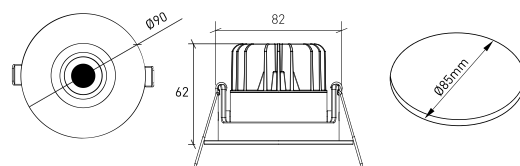

DESCRIPTION

SAVAGE is made of aluminium with a textured finish and 5 Year Warranty. With a CRI higher than 90 and an IP54, this last generation light fitting is the right solution to light any indoor ambience where highlighting the colours of each product is of extremely important such as, art galleries, apparel and jewellery stores, etc. This small downlight is available in the colour temperatures 3000K or 4000K, with textured white and black finish. This product is available with higher CRI, and several control options, according to detailed information along with the article codes.

MOUNTING	Recessed
LIGHT DISTRIBUTION	Direct
POWER SUPPLY	220-230V / 50-60 Hz
WARRANTY	5 Years
FINISHING	Textured white and black
CONTROL	CASAMBI, DALI / PUSH Dim, ON/OFF

LED FEATURES

LUMINOUS EFFICIENCY	UP TO 161 lm/W
CRI	CRI->90, CRI->97
LIFESPAN	50.000 Hours
STEPS MACADAM	3 Steps MacAdam
LUMEN MAINTENANCE	L90/B50
PHOTOBIOLOGICAL RISK	RG1

TECHNICAL DRAWING

ICONOGRAPHY

SAVAGE DOWNLIGHT
PRODUCT TABLE AND TECHNICAL SPECIFICATIONS - CRI->90

LENGTH	POWER	FINISHING	CONTROLTYPE	BEAM ANGLE	LED LUMENS	LUMINAIRE LM	COLOR TEMP.	CODE
90	8,1	TWB	CS, DA, NF	24, 36, 60	1203	1023	2700K	5329XX.BA.927.FI
90	8,1	TWB	CS, DA, NF	24, 36, 60	1244	1057	3000K	5329XX.BA.930.FI
90	8,1	TWB	CS, DA, NF	24, 36, 60	1300	1105	4000K	5329XX.BA.940.FI

SELECT YOUR PREFERRED OPTION

CONTROLTYPE	XX	FINISHING	FI	BEAM ANGLE	BA
CASAMBI	CS	Textured white and black	TWB	24°	24
DALI / PUSH Dim	DA			36°	36
ON/OFF	NF			60°	60

SAVAGE DOWNLIGHT
PRODUCT TABLE AND TECHNICAL SPECIFICATIONS - CRI->97