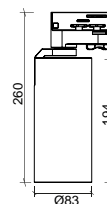

LED FEATURES

LUMINOUS EFFICIENCY	UP TO 90 lm/W
CRI	CRI>90
LIFESPAN	50.000 Hours
STEPS MACADAM	3 Steps MacAdam
LUMEN MAINTENANCE	L90/B50
PHOTOBIOLOGICAL RISK	RG1

ICONOGRAPHY

TECHNICAL DRAWING

SPAR TECHNICAL 23,9W
PRODUCT TABLE AND TECHNICAL SPECIFICATIONS - CRI→90