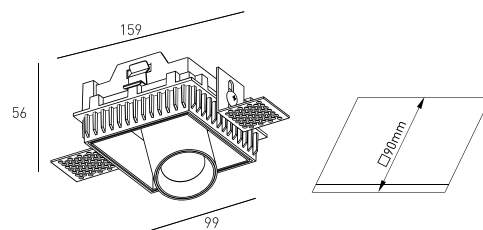

MOUNTING	Recessed
LIGHT DISTRIBUTION	Direct
POWER SUPPLY	220-230V / 50-60 Hz
WARRANTY	5 Years
FINISHING	Textured White
CONTROL	CASAMBI, DALI / PUSH Dim, ON/OFF

LED FEATURES

LUMINOUS EFFICIENCY	UP TO 153 lm/W
CRI	CRI→90
LIFESPAN	50.000 Hours
STEPS MACADAM	3 Steps MacAdam
LUMEN MAINTENANCE	L90/B50
PHOTOBIOLOGICAL RISK	RG1

TECHNICAL DRAWING

ICONOGRAPHY

SPITZER TRIM. DOWNLIGHT
PRODUCT TABLE AND TECHNICAL SPECIFICATIONS - CRI→90

LENGTH	POWER	FINISHING	CONTROLTYPE	BEAM ANGLE	LED LUMENS	LUMINAIRE LM	COLOR TEMP.	CODE
88	6	TW	CS, DA, NF	24, 36, 60	821	698	2700K	5338XX.BA.927.FI
88	6	TW	CS, DA, NF	24, 36, 60	857	728	3000K	5338XX.BA.930.FI
88	6	TW	CS, DA, NF	24, 36, 60	910	774	4000K	5338XX.BA.940.FI