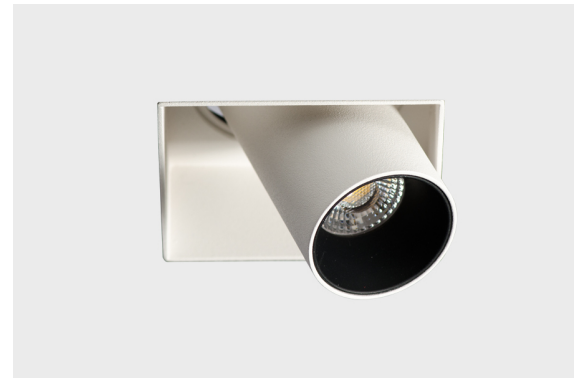

DESCRIPTION

One of the lighting trends is the trimless downlights, aluminium light fittings without trims, perfect to recess in false ceilings. Brilumen introduces you this range of products, indented or with tube, suitable for ambient lighting of any room that requires discrete luminaires which do not change the ceiling aesthetics, but at the same time are modern with advanced technology, and effectively illuminate the entire environment.

MOUNTING TYPE	Recessed
LIGHT DISTRIBUTION	Direct
WARRANTY	5 Years
FINISHING	Textured White
CONTROL	CASAMBI, DALI / Switch Dim, ON/OFF

LED FEATURES

LUMINOUS EFFICIENCY	UP TO 153 lm/W
CRI	CRI->90
LIFESPAN	50.000 Hours
STEPS MACADAM	3 Steps MacAdam
LUMEN MAINTENANCE	L90/B50
PHOTOBIOLOGICAL RISK	RG1