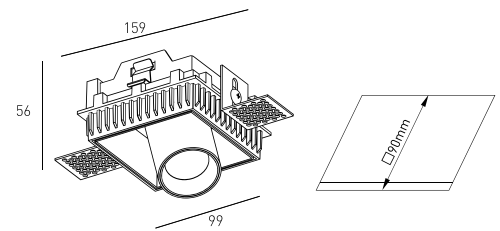

MOUNTING TYPE	Recessed
LIGHT DISTRIBUTION	Direct
WARRANTY	5 Years
FINISHING	Textured White
CONTROL	CASAMBI, DALI / Switch Dim, ON/OFF

LED FEATURES

LUMINOUS EFFICIENCY	UP TO 153 lm/W
CRI	CRI->90
LIFESPAN	50.000 Hours
STEPS MACADAM	3 Steps MacAdam
LUMEN MAINTENANCE	L90/B50
PHOTOBIOLOGICAL RISK	RG1

TECHNICAL DRAWING

ICONOGRAPHY

 SPITZER TRIM. DOWNLIGHT  
PRODUCT TABLE AND TECHNICAL SPECIFICATIONS - CRI->90

LENGTH	POWER	FINISHING	CONTROL TYPE	BEAM ANGLE	LED LUMENS	LUMINAIRE LM	COLOR TEMP.	CODE
88	6	TW	CS, DA, NF	24, 36, 60	821	698	2700K	5338XX.BA.927.FI
88	6	TW	CS, DA, NF	24, 36, 60	857	728	3000K	5338XX.BA.930.FI
88	6	TW	CS, DA, NF	24, 36, 60	910	774	4000K	5338XX.BA.940.FI