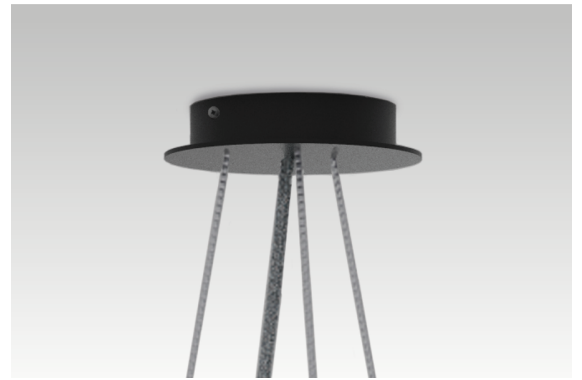

DESCRIPTION

360x45 mm Round Surface Ceiling Rose with Fastening

MOUNTING TYPE	Suspension
WARRANTY	5 Years
FINISHING	Textured Black, Textured Silver, Textured White

ICONOGRAPHY

ACCESSORIES

Surface ceiling box 360mm	360mm
360mm surface box TB	50041030.TB
360mm surface box TS	50041030.TS
360mm surface box TW	50041030.TW