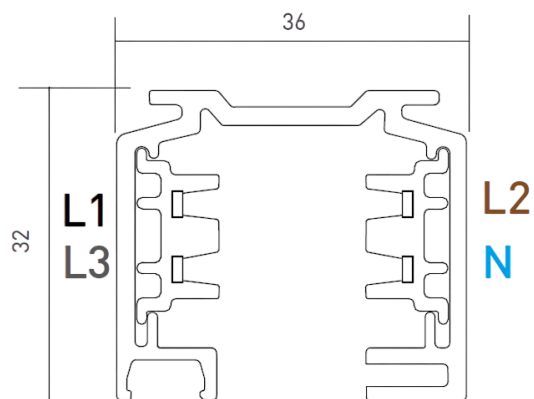

DESCRIPTION

This kind of 3-circuit universal electrified track is available in surfaced-mounted, suspended and recessed versions in the ceiling. Suitable for ON/OFF control it's also possible to choose between white or black besides various connection accessories.

MOUNTING TYPE	Suspension/Surface
POWER SUPPLY	230V / TRACK
WARRANTY	5 Years
FINISHING	Black, White
CONTROL	ON/OFF

ICONOGRAPHY

TECHNICAL DRAWING

230V TRACK ON/OFF

PRODUCT TABLE AND TECHNICAL SPECIFICATIONS - Suspended/Surface mounted Universal Track ON/OFF 230V

LENGTH	CONTROL TYPE	FINISHING	CODE
1000	NF	BL, WH	3080-0300.FI
2000	NF	BL, WH	3080-0301.FI

SELECT YOUR PREFERRED OPTION

CONTROL TYPE	XX	FINISHING	FI
ON/OFF	NF	Black	BL
		White	WH

ACCESSORIES

	End Cap End Cap	White 3080-0302.WH	Black 3080-0302.BL
	Straight Coupler Straight Coupler	White 3080-0305.WH	Black 3080-0305.BL
	Straight Coupler w/ feed Straight Coupler w/ feed	White 3080-0306.WH	Black 3080-0306.BL
	Flexible Coupler Flexible Coupler	White 3080-0309.WH	Black 3080-0309.BL
	X Coupler	White	Black