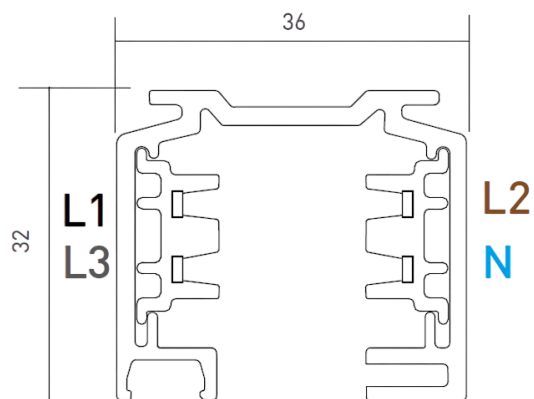

DESCRIPTION

This kind of 3-circuit universal electrified track is available in surfaced-mounted, suspended and recessed versions in the ceiling. Suitable for ON/OFF control it's also possible to choose between white or black besides various connection accessories.

MOUNTING	Suspension/Surface
POWER SUPPLY	230V / TRACK
WARRANTY	5 Years
FINISHING	Black, White
CONTROL	ON/OFF

ICONOGRAPHY

TECHNICAL DRAWING

230V TRACK ON/OFF

PRODUCT TABLE AND TECHNICAL SPECIFICATIONS - Suspended/Surface mounted Universal Track ON/OFF 230V

LENGTH	CONTROLTYPE	FINISHING	CODE
1000	NF	BL, WH	3080-0300.FI
2000	NF	BL, WH	3080-0301.FI

SELECT YOUR PREFERRED OPTION

CONTROLTYPE	XX
ON/OFF	NF

FINISHING	FI
Black	BL
White	WH

ACCESSORIES

	End Cap End Cap	White 3080-0302.WH	Black 3080-0302.BL
	Straight Coupler Straight Coupler	White 3080-0305.WH	Black 3080-0305.BL
	Straight Coupler w/ feed Straight Coupler w/ feed	White 3080-0306.WH	Black 3080-0306.BL
	Flexible Coupler Flexible Coupler	White 3080-0309.WH	Black 3080-0309.BL
	X Coupler	White	Black