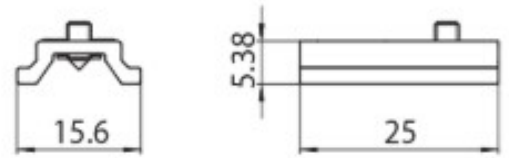

DESCRIPTION

Suspension Bracket for MT15/MT16 48V MICRO Track

ICONOGRAPHY

TECHNICAL DRAWING

ACCESSORIES

Suspension Bracket  
Suspension Bracket

White                      Black  
3080-0618.WH    3080-0618.BL