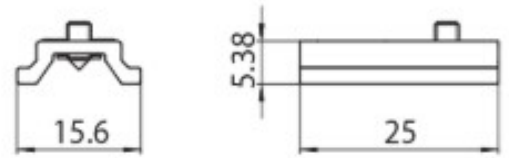

DESCRIPTION

Suspension Bracket for MT15/MT16 48V MICRO Track

ICONOGRAPHY

TECHNICAL DRAWING

ACCESSORIES

Suspension Bracket
Suspension Bracket

White Black
3080-0618.WH 3080-0618.BL